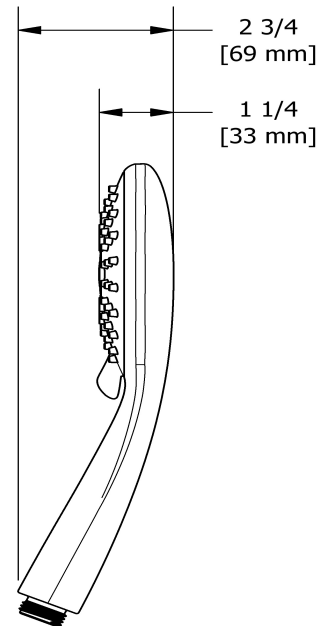

5-jet hand shower
4366

Specifications

Descriptions

- 5 positions
- 3 jets: luxurious, invigorating, massage and mix
- Scale-free

Available flows

- 6.7 L/min, 1.8 gpm (US) 60psi
- 5.7 L/min, 1.5 gpm (US) 60psi (**4366-15**) *
- 6.7 L/min, 1.8 gpm (US) 60psi (**4366-WS**) *

EPA certification applicable to the indicated model only

Certifications

- CSA B125.1
- ASME A112.18.1

Sizes, models and finishes may differ from those presented.

Warranty

This **Riobel Inc.** product you have purchased carries a Limited Lifetime Warranty on the chrome, PVD finish, blacks and all working parts and is guaranteed from the initial purchase date against all manufacturing defects. All other finishes, including plastic components, are guaranteed for one year. All electric and/or electronic parts are covered by a 5-year limited warranty.