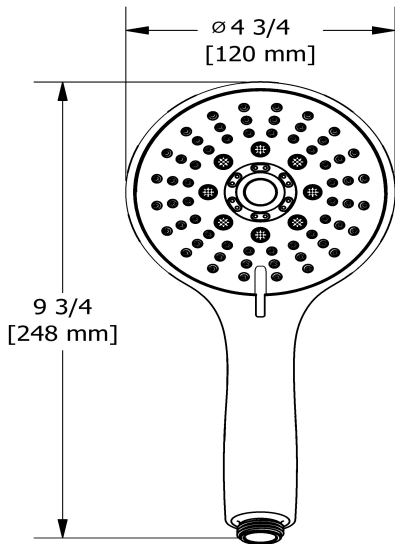

5-jet hand shower
4366

Specifications

Descriptions

- 5 positions
- 3 jets: luxurious, invigorating, massage and mix
- Scale-free

Available flows

- 6.7 L/min, 1.8 gpm (US) 60psi
- 5.7 L/min, 1.5 gpm (US) 60psi (**4366-15**) *
- 6.7 L/min, 1.8 gpm (US) 60psi (**4366-WS**) *

EPA certification applicable to the indicated model only

Certifications

- CSA B125.1
- ASME A112.18.1

Sizes, models and finishes may differ from those presented.

Warranty

This **Riobel Inc.** product you have purchased carries a Limited Lifetime Warranty on the chrome, PVD finish, blacks and all working parts and is guaranteed from the initial purchase date against all manufacturing defects. All other finishes, including plastic components, are guaranteed for one year. All electric and/or electronic parts are covered by a 5-year limited warranty.