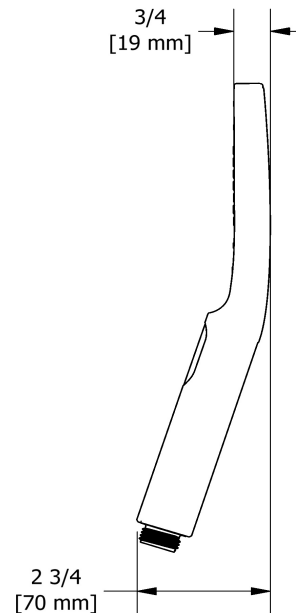

2-jet hand Shower
4365

Specifications

Descriptions

- Scale-free
- 2-jet hand shower: tropical breeze, luxurious
- Three positions

Available colors

- C : Chrome

Available flows

- 7.6 L/min, 2.0 gpm (US) 60psi
- 5.69 L/min, 1.5 gpm (US) 60psi (**4365-15**)
- 6.6L/min, 1.75 gpm (US) 60psi (**4365-WS**) *

EPA certification applicable to the indicated model only

Certifications

- CSA B125.1
- ASME A112.18.1
- CMR248 Approval

Sizes, models and finishes may differ from those presented.

Warranty

This **Riobel Inc.** product you have purchased carries a Limited Lifetime Warranty on the chrome, PVD finish, blacks and all working parts and is guaranteed from the initial purchase date against all manufacturing defects. All other finishes, including plastic components, are guaranteed for one year. All electric and/or electronic parts are covered by a 5-year limited warranty.