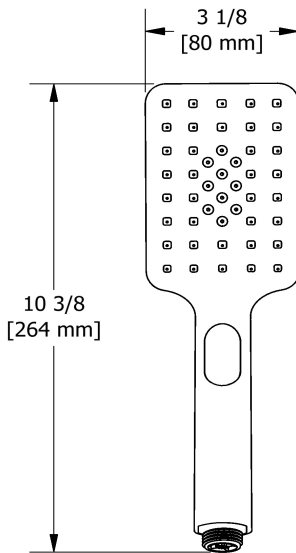

2-jet hand Shower
4365

Specifications

Descriptions

- Scale-free
- 2-jet hand shower: tropical breeze, luxurious
- Three positions

Available colors

- C : Chrome

Available flows

- 7.6 L/min, 2.0 gpm (US) 60psi
- 5.69 L/min, 1.5 gpm (US) 60psi (**4365-15**)
- 6.6L/min, 1.75 gpm (US) 60psi (**4365-WS**) *

EPA certification applicable to the indicated model only

Certifications

- CSA B125.1
- ASME A112.18.1
- CMR248 Approval

Sizes, models and finishes may differ from those presented.

Warranty

This **Riobel Inc.** product you have purchased carries a Limited Lifetime Warranty on the chrome, PVD finish, blacks and all working parts and is guaranteed from the initial purchase date against all manufacturing defects. All other finishes, including plastic components, are guaranteed for one year. All electric and/or electronic parts are covered by a 5-year limited warranty.