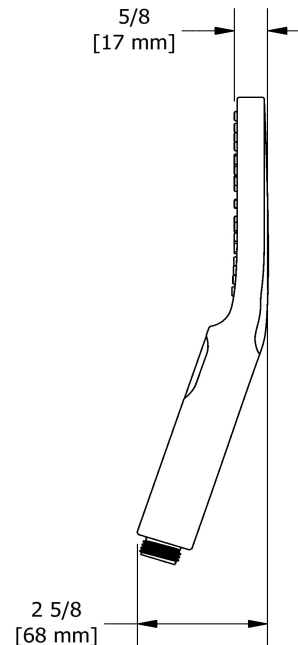

Sizes, models and finishes may differ from those presented.

Warranty

This **Riobel Inc.** product you have purchased carries a Limited Lifetime Warranty on the chrome, PVD finish, blacks and all working parts and is guaranteed from the initial purchase date against all manufacturing defects. All other finishes, including plastic components, are guaranteed for one year. All electric and/or electronic parts are covered by a 5-year limited warranty.

Customer Service

Ontario, West Canada : 888-287-5354 Quebec, Maritimes, United States : 866-473-8442