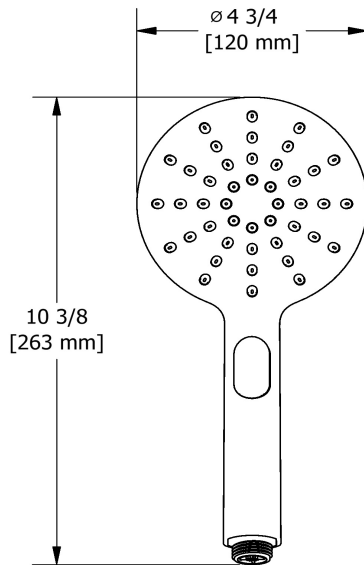

Sizes, models and finishes may differ from those presented.

Warranty

This **Riobel Inc.** product you have purchased carries a Limited Lifetime Warranty on the chrome, PVD finish, blacks and all working parts and is guaranteed from the initial purchase date against all manufacturing defects. All other finishes, including plastic components, are guaranteed for one year. All electric and/or electronic parts are covered by a 5-year limited warranty.

Customer Service

Ontario, West Canada : 888-287-5354 Quebec, Maritimes, United States : 866-473-8442