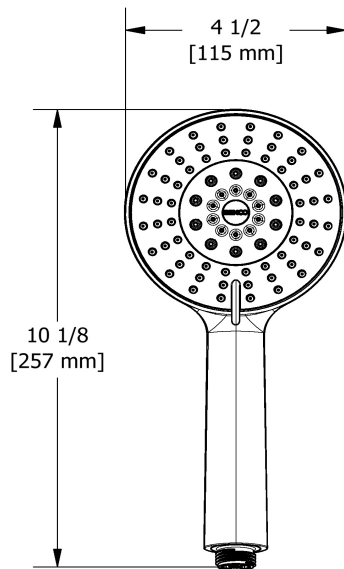

3-jet hand shower with pause
4363

Specifications

Descriptions

- Scale-free
- 3-jet hand shower: tropical breeze, luxurious, massage, mix and pause
- Four positions

Available colors

- C : Chrome

Available flows

- 7.6 L/min, 2.0 gpm (US) 60psi
- 5.69 L/min, 1.5 gpm (US) 60psi (**4363-15**)
- 6.6L/min, 1.75 gpm (US) 60psi (**4363-WS**) *

EPA certification applicable to the indicated model only

Certifications

- CSA B125.1
- ASME A112.18.1
- CMR248 Approval