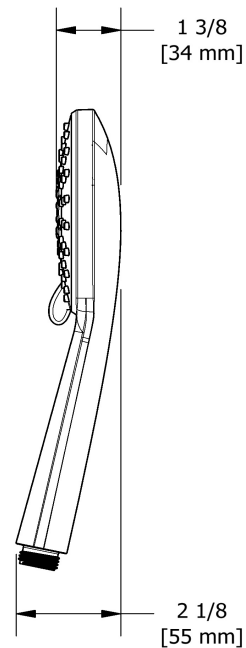

3-jet hand shower with pause
4363

Specifications

Descriptions

- Scale-free
- 3-jet hand shower: tropical breeze, luxurious, massage, mix and pause
- Four positions

Available colors

- C : Chrome

Available flows

- 7.6 L/min, 2.0 gpm (US) 60psi
- 5.69 L/min, 1.5 gpm (US) 60psi (**4363-15**)
- 6.6L/min, 1.75 gpm (US) 60psi (**4363-WS**) *

EPA certification applicable to the indicated model only

Certifications

- CSA B125.1
- ASME A112.18.1
- CMR248 Approval