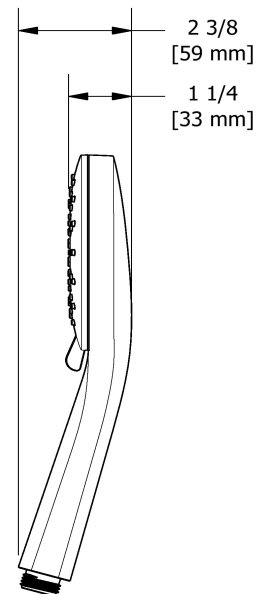

3-jet hand shower
4358

Specifications

Descriptions

- 5 positions
- 3 jets: luxurious, invigorating, massage and mix
- Scale-free

Available flows

- 6.7 L/min, 1.8 gpm (US) 60psi
- 5.7 L/min, 1.5 gpm (US) 60psi (**4358-15**) *
- 6.7 L/min, 1.8 gpm (US) 60psi (**4358-WS**) *

EPA certification applicable to the indicated model only

Certifications

- CSA B125.1
- ASME A112.18.1

Sizes, models and finishes may differ from those presented.

Warranty

This **Riobel Inc.** product you have purchased carries a Limited Lifetime Warranty on the chrome, PVD finish, blacks and all working parts and is guaranteed from the initial purchase date against all manufacturing defects. All other finishes, including plastic components, are guaranteed for one year. All electric and/or electronic parts are covered by a 5-year limited warranty.