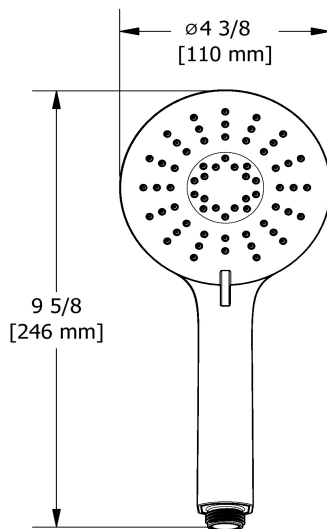

3-jet hand shower
4358

Specifications

Descriptions

- 5 positions
- 3 jets: luxurious, invigorating, massage and mix
- Scale-free

Available flows

- 6.7 L/min, 1.8 gpm (US) 60psi
- 5.7 L/min, 1.5 gpm (US) 60psi (**4358-15**) *
- 6.7 L/min, 1.8 gpm (US) 60psi (**4358-WS**) *

EPA certification applicable to the indicated model only

Certifications

- CSA B125.1
- ASME A112.18.1

Sizes, models and finishes may differ from those presented.

Warranty

This **Riobel Inc.** product you have purchased carries a Limited Lifetime Warranty on the chrome, PVD finish, blacks and all working parts and is guaranteed from the initial purchase date against all manufacturing defects. All other finishes, including plastic components, are guaranteed for one year. All electric and/or electronic parts are covered by a 5-year limited warranty.