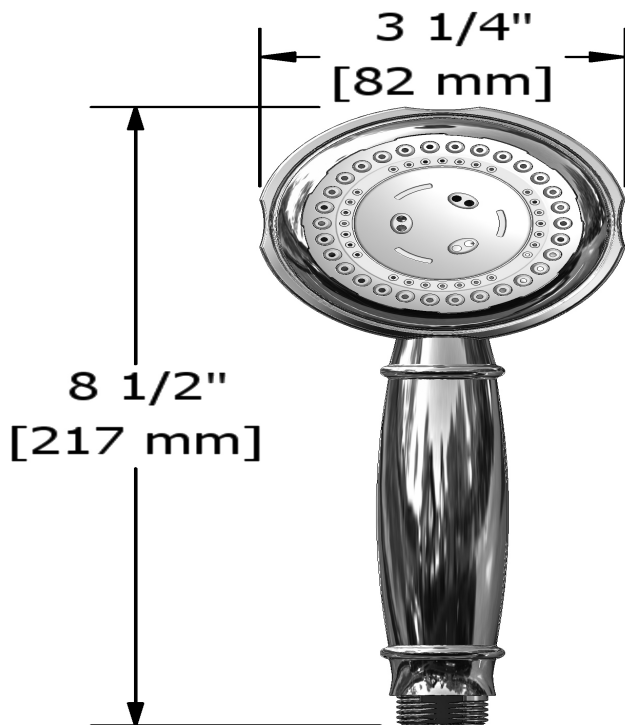

3-jet hand shower
4310

Specifications

Descriptions

- 3-jet hand shower: luxurious, massage, invigorating
- Scale-free
- Three positions

Available colors

- C : Chrome

Available flows

- 7.6 L/min, 2.0 gpm (US) 60psi
- 5.69 L/min, 1.5 gpm (US) 60psi (**4310-15**)
- 6.6L/min, 1.75 gpm (US) 60psi (**4310-WS**) *

EPA certification applicable to the indicated model only

Certifications

- CSA B125.1
- ASME A112.18.1
- CMR248 Approval

Sizes, models and finishes may differ from those presented.

Warranty

This **Riobel Inc.** product you have purchased carries a Limited Lifetime Warranty on the chrome, PVD finish, blacks and all working parts and is guaranteed from the initial purchase date against all manufacturing defects. All other finishes, including plastic components, are guaranteed for one year. All electric and/or electronic parts are covered by a 5-year limited warranty.