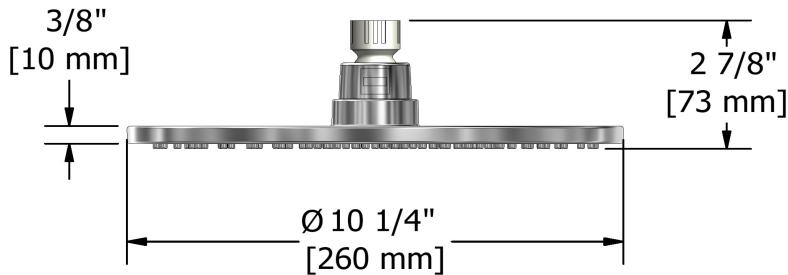

Sizes, models and finishes may differ from those presented.

Warranty

This **Riobel Inc.** product you have purchased carries a Limited Lifetime Warranty on the chrome, PVD finish, blacks and all working parts and is guaranteed from the initial purchase date against all manufacturing defects. All other finishes, including plastic components, are guaranteed for one year. All electric and/or electronic parts are covered by a 5-year limited warranty.

Customer Service

Ontario, West Canada : 888-287-5354 Quebec, Maritimes, United States : 866-473-8442