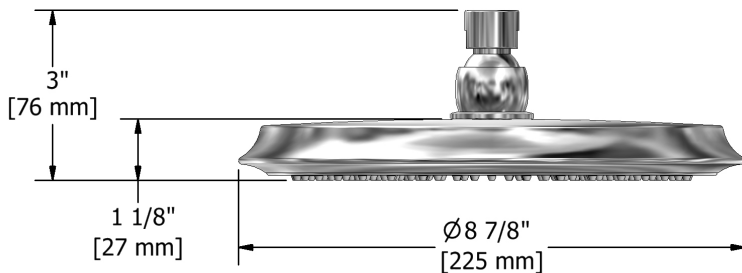

20 cm (8") shower head
408

Specifications

Descriptions

- G½" inlet female
- Swivel
- Scale-free

Available colors

- C : Chrome
- BN : Brushed Nickel (PVD)
- PN : Polished Nickel (PVD)

Available flows

- 7.6 L/min, 2.0 gpm (US) 60psi
- 5.69 L/min, 1.5 gpm (US) 60psi (**408-15**)
- 6.6L/min, 1.75 gpm (US) 60psi (**408-WS**) *

EPA certification applicable to the indicated model only

Certifications

- CSA B125.1
- ASME A112.18.1
- CMR248 Approval

Sizes, models and finishes may differ from those presented.

Warranty

This **Riobel Inc.** product you have purchased carries a Limited Lifetime Warranty on the chrome, PVD finish, blacks and all working parts and is guaranteed from the initial purchase date against all manufacturing defects. All other finishes, including plastic components, are guaranteed for one year. All electric and/or electronic parts are covered by a 5-year limited warranty.