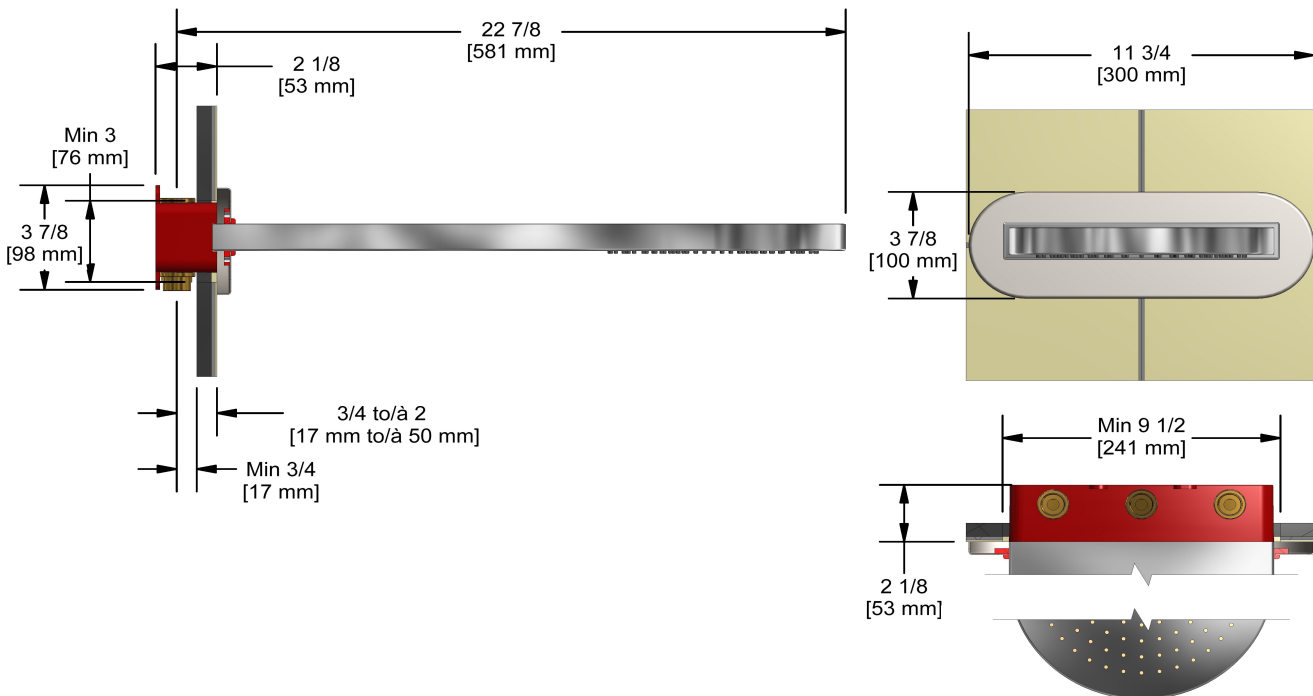

Certifications

- CSA B125.1
- ASME A112.18.1
- CMR248 Approval

UPC®