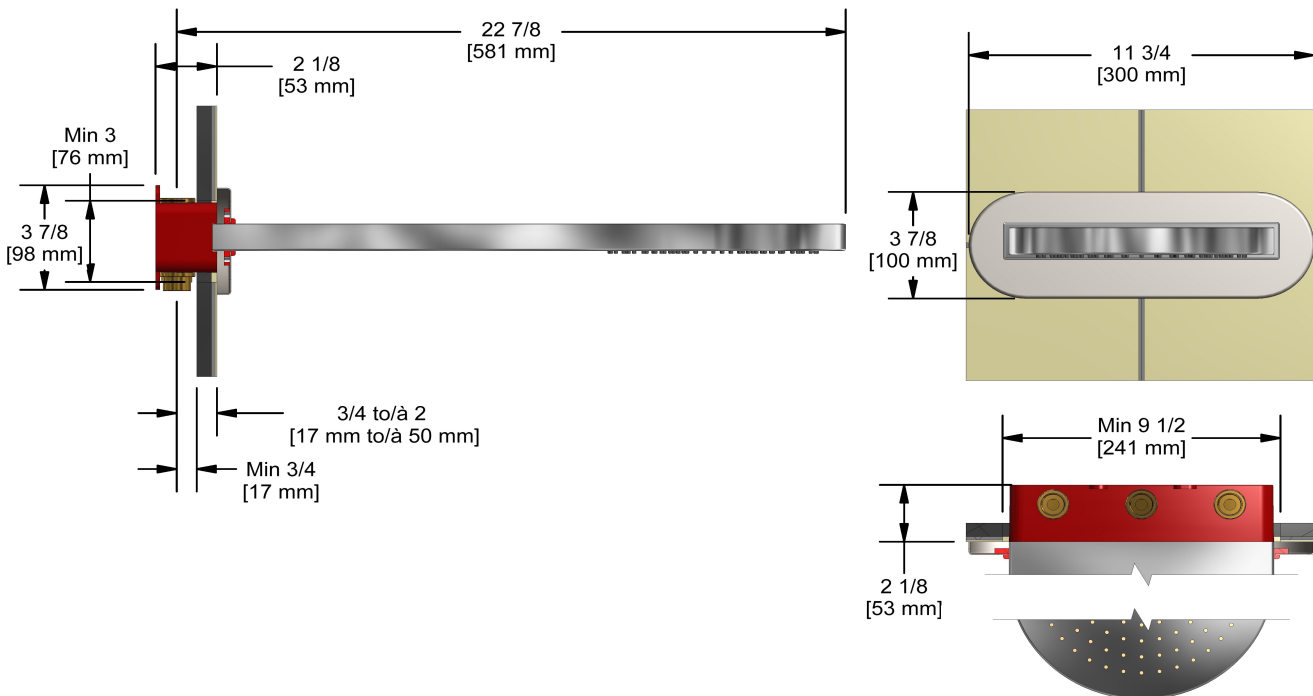

Rain and cascade shower head

406

Specifications

Descriptions

- Scale-free
- Rain and cascade
- Two 1/2" inlets female NPT
- Special rough included
- Must be ordered at the same time as the valve rough

Available colors

- C : Chrome
- BN : Brushed Nickel (PVD)
- PN : Polished Nickel (PVD)

Available flow

- 9.5 L/min, 2.5 gpm (US) 60psi

Certifications

- CSA B125.1
- ASME A112.18.1
- CMR248 Approval

UPC®

Sizes, models and finishes may differ from those presented.