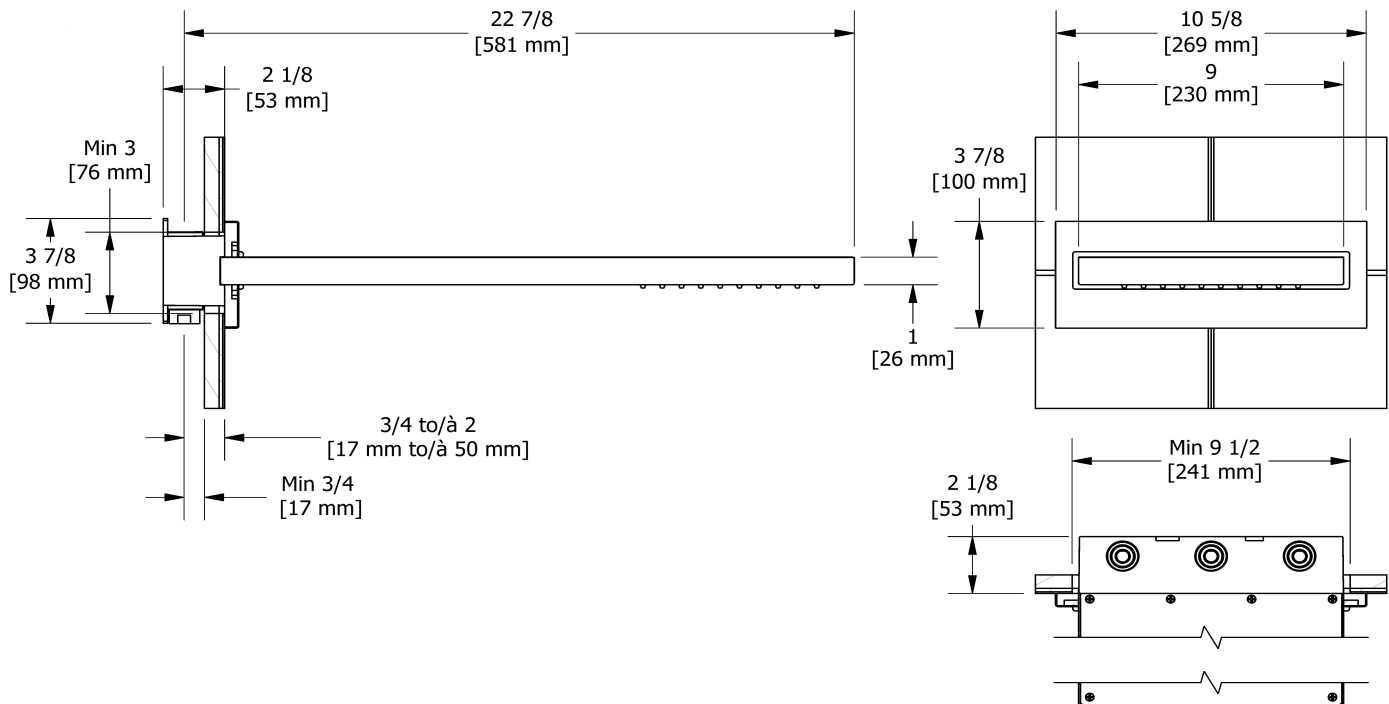

Certifications

- CSA B125.1
- ASME A112.18.1
- CMR248 Approval

UPC®