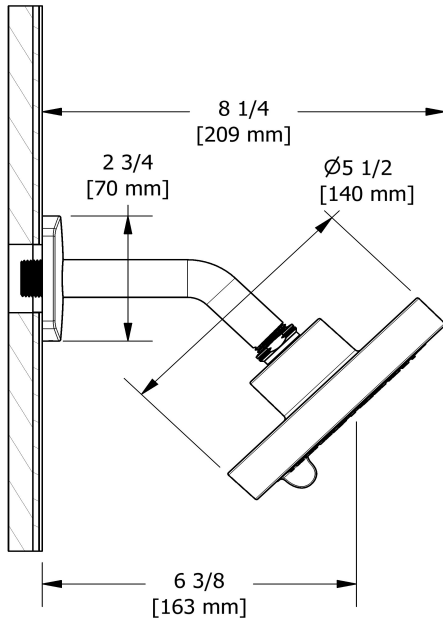

Sizes, models and finishes may differ from those presented.

Warranty

This **Riobel Inc.** product you have purchased carries a Limited Lifetime Warranty on the chrome, PVD finish, blacks and all working parts and is guaranteed from the initial purchase date against all manufacturing defects. All other finishes, including plastic components, are guaranteed for one year. All electric and/or electronic parts are covered by a 5-year limited warranty.

Customer Service

Ontario, West Canada : 888-287-5354 Quebec, Maritimes, United States : 866-473-8442