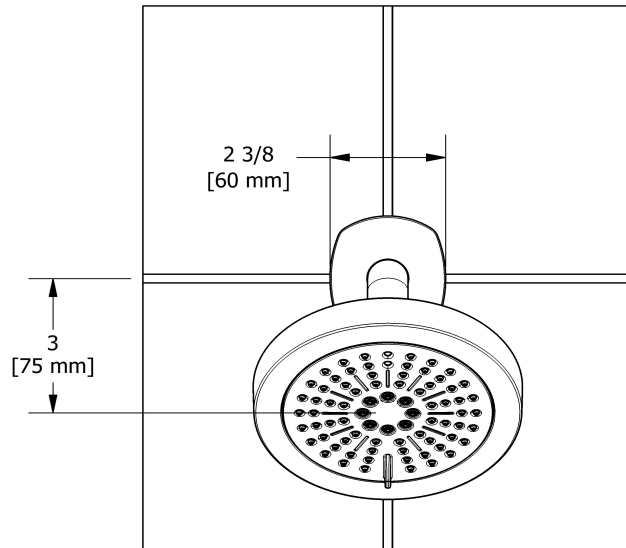

Sizes, models and finishes may differ from those presented.

Warranty

This **Riobel Inc.** product you have purchased carries a Limited Lifetime Warranty on the chrome, PVD finish, blacks and all working parts and is guaranteed from the initial purchase date against all manufacturing defects. All other finishes, including plastic components, are guaranteed for one year. All electric and/or electronic parts are covered by a 5-year limited warranty.

Customer Service

Ontario, West Canada : 888-287-5354 Quebec, Maritimes, United States : 866-473-8442