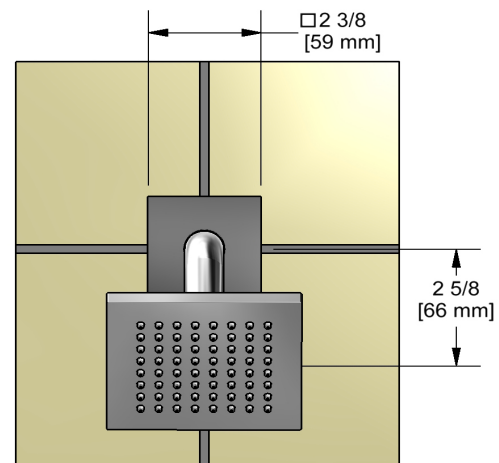

10 cm (4") shower head with arm
384

Specifications

Descriptions

- Shower arm with square flange
- Scale-free
- Swivel

Available colors

- C : Chrome

Available flows

- 7.6 L/min, 2.0 gpm (US) 60psi
- 5.69 L/min, 1.5 gpm (US) 60psi (**384-15**)

Certifications

- CSA B125.1
- ASME A112.18.1
- CMR248 Approval

cUPC®

Sizes, models and finishes may differ from thoses presented.

Warranty

This **Riobel Inc.** product you have purchased carries a Limited Lifetime Warranty on the chrome, PVD finish, blacks and all working parts and is guaranteed from the initial purchase date against all manufacturing defects. All other finishes, including plastic components, are guaranteed for one year. All electric and/or electronic parts are covered by a 5-year limited warranty.