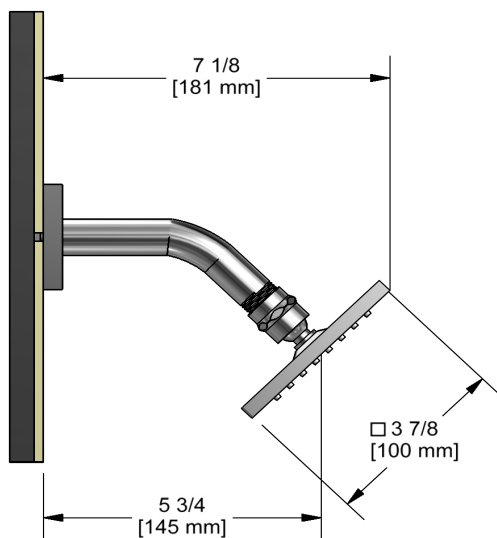

10 cm (4") shower head with arm
384

Specifications

Descriptions

- Shower arm with square flange
- Scale-free
- Swivel

Available colors

- C : Chrome

Available flows

- 7.6 L/min, 2.0 gpm (US) 60psi
- 5.69 L/min, 1.5 gpm (US) 60psi (**384-15**)

Certifications

- CSA B125.1
- ASME A112.18.1
- CMR248 Approval

cUPC®

Sizes, models and finishes may differ from thoses presented.

Warranty

This **Riobel Inc.** product you have purchased carries a Limited Lifetime Warranty on the chrome, PVD finish, blacks and all working parts and is guaranteed from the initial purchase date against all manufacturing defects. All other finishes, including plastic components, are guaranteed for one year. All electric and/or electronic parts are covered by a 5-year limited warranty.