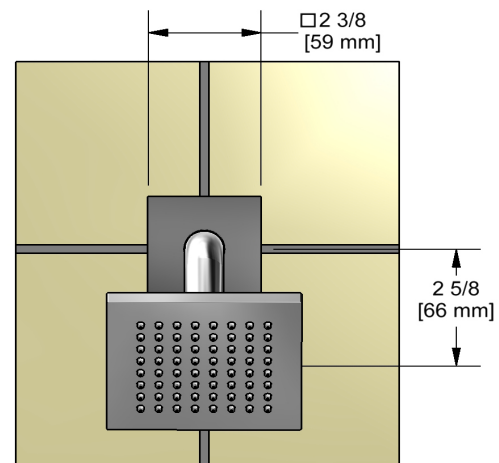

Certifications

- CSA B125.1
- ASME A112.18.1
- CMR248 Approval

cUPC®