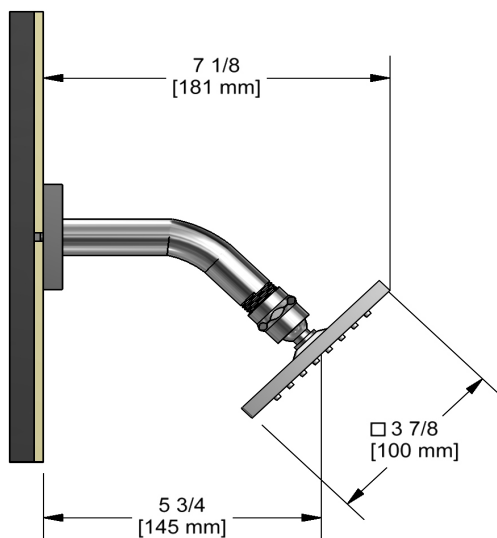

Certifications

- CSA B125.1
- ASME A112.18.1
- CMR248 Approval

cUPC®