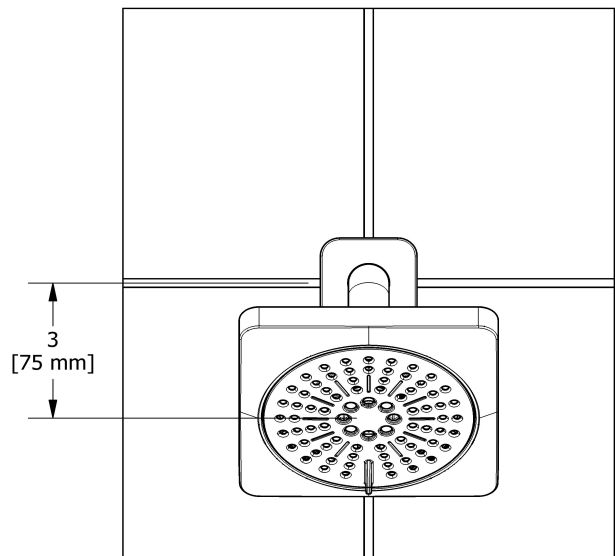

Sizes, models and finishes may differ from those presented.

Warranty

This **Riobel Inc.** product you have purchased carries a Limited Lifetime Warranty on the chrome, PVD finish, blacks and all working parts and is guaranteed from the initial purchase date against all manufacturing defects. All other finishes, including plastic components, are guaranteed for one year. All electric and/or electronic parts are covered by a 5-year limited warranty.

Customer Service

Ontario, West Canada : 888-287-5354 Quebec, Maritimes, United States : 866-473-8442