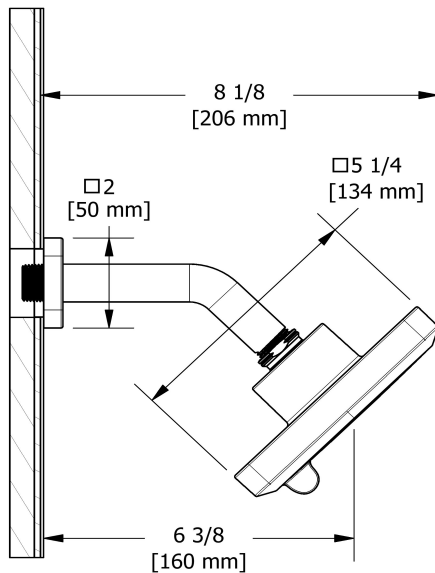

Sizes, models and finishes may differ from those presented.

Warranty

This **Riobel Inc.** product you have purchased carries a Limited Lifetime Warranty on the chrome, PVD finish, blacks and all working parts and is guaranteed from the initial purchase date against all manufacturing defects. All other finishes, including plastic components, are guaranteed for one year. All electric and/or electronic parts are covered by a 5-year limited warranty.

Customer Service

Ontario, West Canada : 888-287-5354 Quebec, Maritimes, United States : 866-473-8442