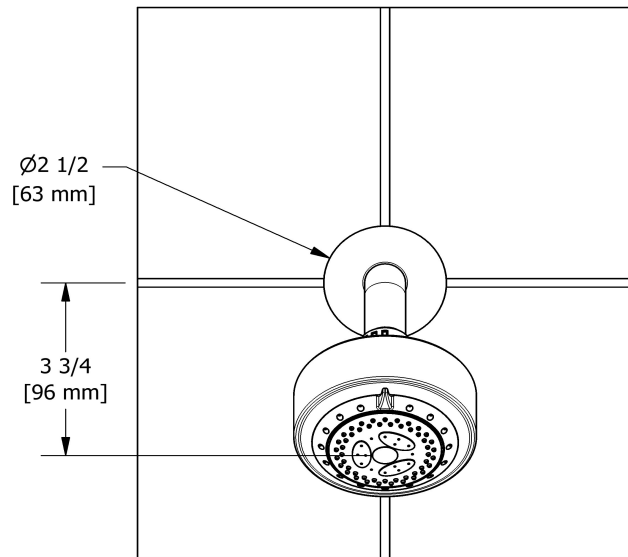

Sizes, models and finishes may differ from those presented.

Warranty

This **Riobel Inc.** product you have purchased carries a Limited Lifetime Warranty on the chrome, PVD finish, blacks and all working parts and is guaranteed from the initial purchase date against all manufacturing defects. All other finishes, including plastic components, are guaranteed for one year. All electric and/or electronic parts are covered by a 5-year limited warranty.

Customer Service

Ontario, West Canada : 888-287-5354 Quebec, Maritimes, United States : 866-473-8442