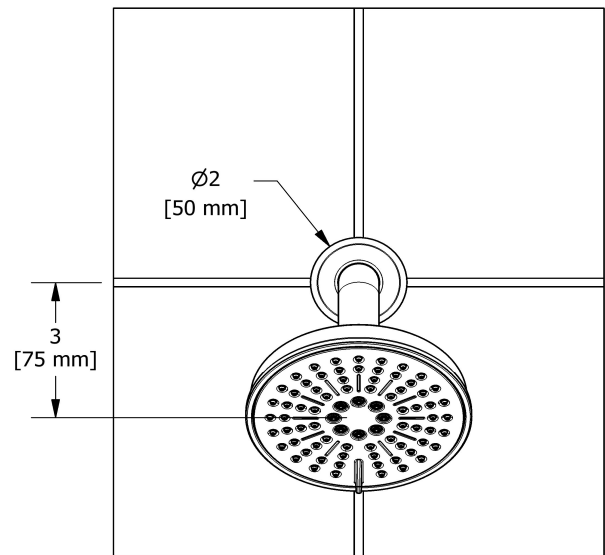

Sizes, models and finishes may differ from those presented.

Warranty

This **Riobel Inc.** product you have purchased carries a Limited Lifetime Warranty on the chrome, PVD finish, blacks and all working parts and is guaranteed from the initial purchase date against all manufacturing defects. All other finishes, including plastic components, are guaranteed for one year. All electric and/or electronic parts are covered by a 5-year limited warranty.

Customer Service

Ontario, West Canada : 888-287-5354 Quebec, Maritimes, United States : 866-473-8442