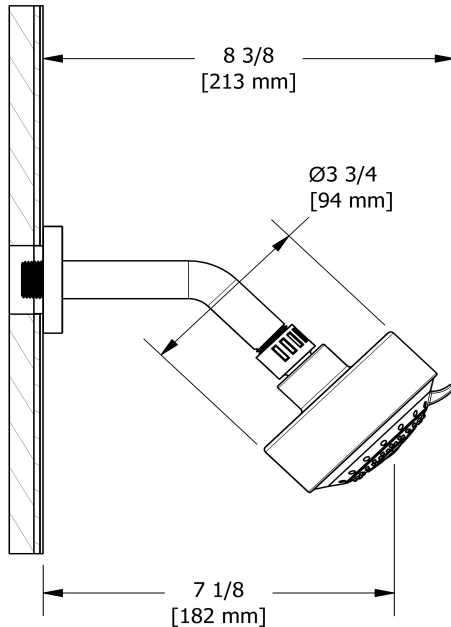

Eco 3-jet shower head with arm
346

Specifications

Descriptions

- 3 jets: tropical breeze, luxurious, massage
- Scale-free
- Shower arm with square flange
- Swivel

Available colors

- C : Chrome
- BN : Brushed Nickel (PVD)
- PN : Polished Nickel (PVD)

Available flows

- 7 L/min, 1.85 gpm (US) 60psi
- 6.7 L/min, 1.8 gpm (US) 60psi (**346-WS**) *

EPA certification applicable to the indicated model only

Certifications

- CSA B125.1
- ASME A112.18.1

Sizes, models and finishes may differ from thoses presented.