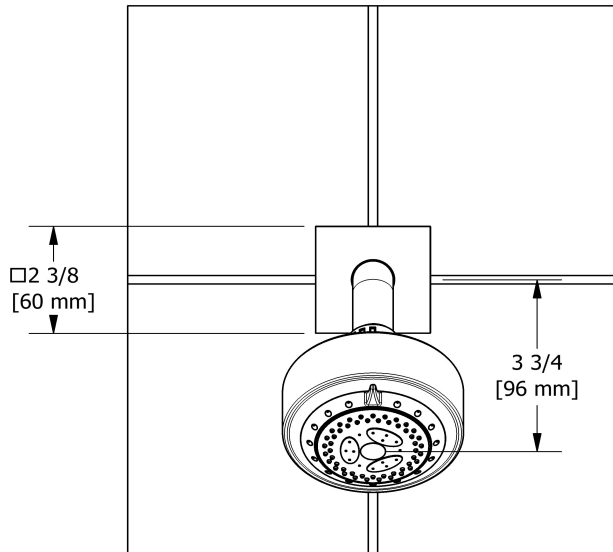

Eco 3-jet shower head with arm
346

Specifications

Descriptions

- 3 jets: tropical breeze, luxurious, massage
- Scale-free
- Shower arm with square flange
- Swivel

Available colors

- C : Chrome
- BN : Brushed Nickel (PVD)
- PN : Polished Nickel (PVD)

Available flows

- 7 L/min, 1.85 gpm (US) 60psi
- 6.7 L/min, 1.8 gpm (US) 60psi (**346-WS**) *

EPA certification applicable to the indicated model only

Certifications

- CSA B125.1
- ASME A112.18.1

Sizes, models and finishes may differ from thoses presented.