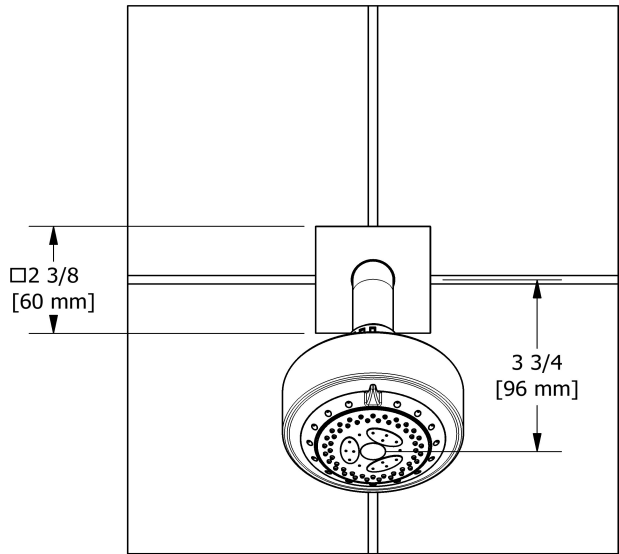

Sizes, models and finishes may differ from thoses presented.

Warranty

This **Riobel Inc.** product you have purchased carries a Limited Lifetime Warranty on the chrome, PVD finish, blacks and all working parts and is guaranteed from the initial purchase date against all manufacturing defects. All other finishes, including plastic components, are guaranteed for one year. All electric and/or electronic parts are covered by a 5-year limited warranty.

Customer Service

Ontario, West Canada : 888-287-5354 Quebec, Maritimes, United States : 866-473-8442