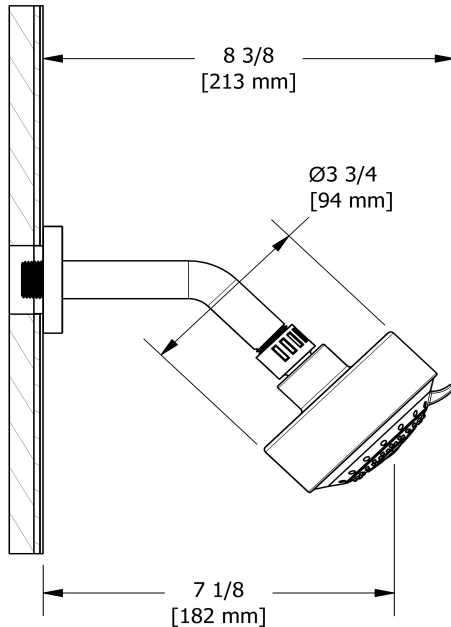

Sizes, models and finishes may differ from thoses presented.

Warranty

This **Riobel Inc.** product you have purchased carries a Limited Lifetime Warranty on the chrome, PVD finish, blacks and all working parts and is guaranteed from the initial purchase date against all manufacturing defects. All other finishes, including plastic components, are guaranteed for one year. All electric and/or electronic parts are covered by a 5-year limited warranty.

Customer Service

Ontario, West Canada : 888-287-5354 Quebec, Maritimes, United States : 866-473-8442