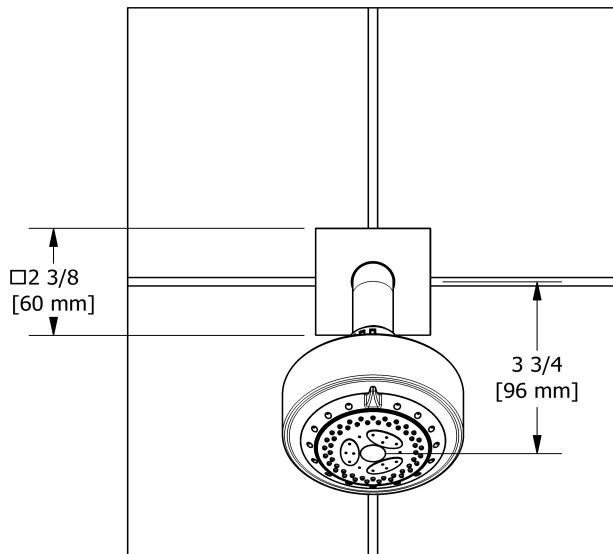

Sizes, models and finishes may differ from thoses presented.

Warranty

This **Riobel Inc.** product you have purchased carries a Limited Lifetime Warranty on the chrome, PVD finish, blacks and all working parts and is guaranteed from the initial purchase date against all manufacturing defects. All other finishes, including plastic components, are guaranteed for one year. All electric and/or electronic parts are covered by a 5-year limited warranty.

Customer Service

Ontario, West Canada : 888-287-5354 Quebec, Maritimes, United States : 866-473-8442