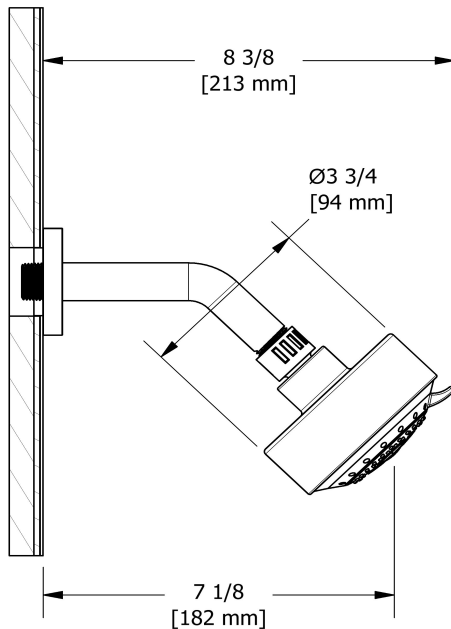

Sizes, models and finishes may differ from thoses presented.

Warranty

This **Riobel Inc.** product you have purchased carries a Limited Lifetime Warranty on the chrome, PVD finish, blacks and all working parts and is guaranteed from the initial purchase date against all manufacturing defects. All other finishes, including plastic components, are guaranteed for one year. All electric and/or electronic parts are covered by a 5-year limited warranty.

Customer Service

Ontario, West Canada : 888-287-5354 Quebec, Maritimes, United States : 866-473-8442