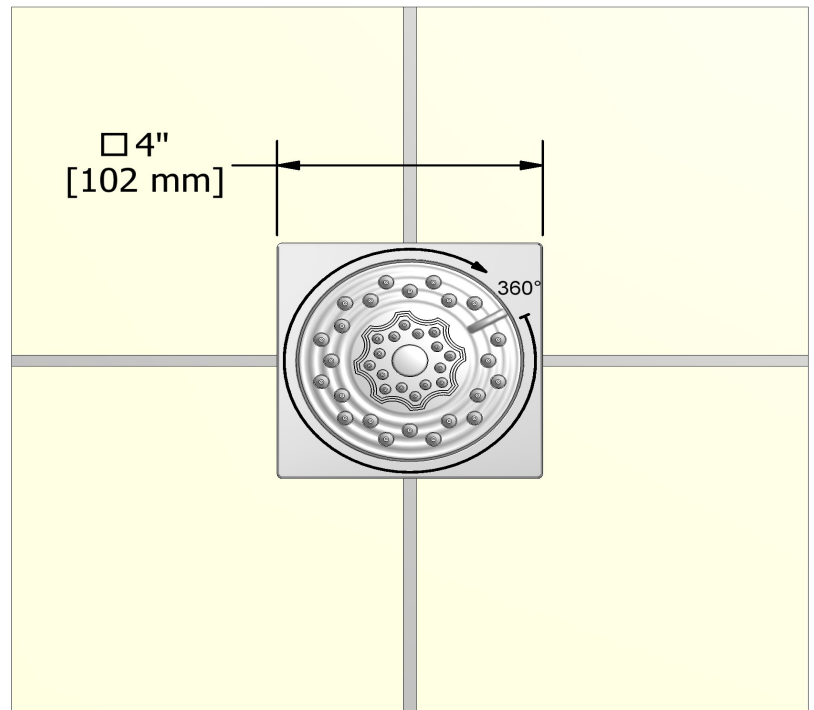

Certifications

- CSA B125.1
- ASME A112.18.1
- CMR248 Approval

cUPC®