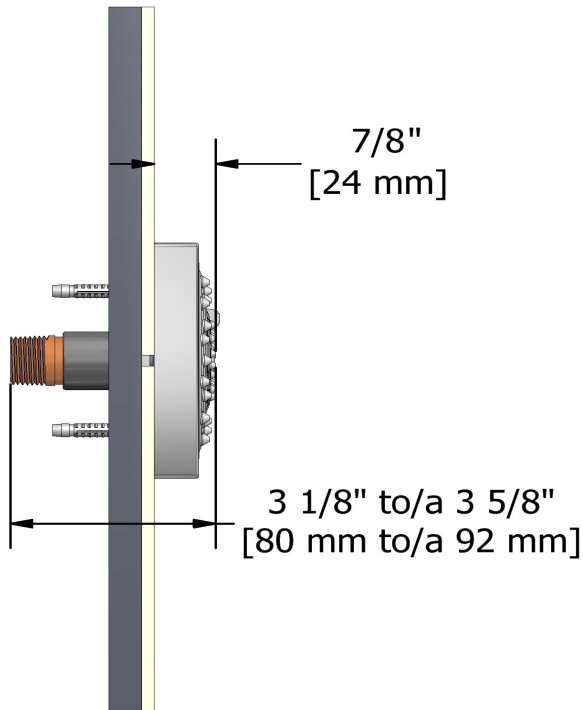

Certifications

- CSA B125.1
- ASME A112.18.1
- CMR248 Approval

cUPC®