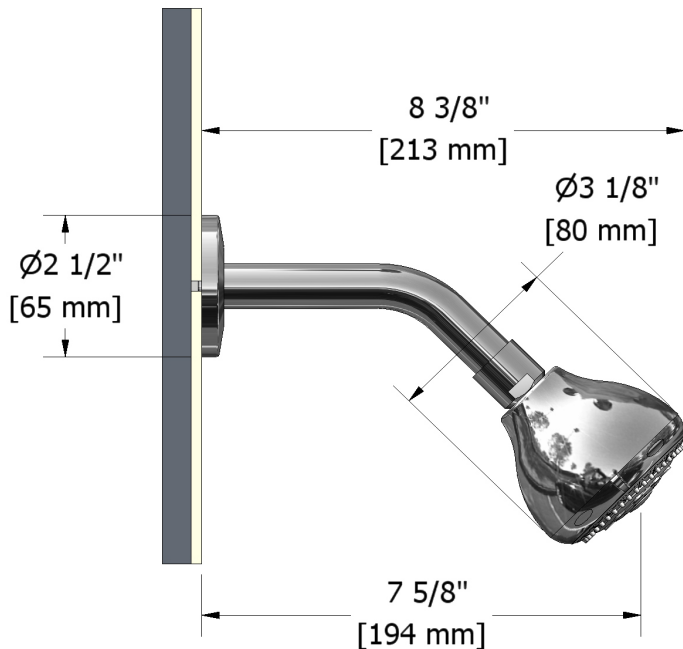

Sizes, models and finishes may differ from those presented.

Warranty

This **Riobel Inc.** product you have purchased carries a Limited Lifetime Warranty on the chrome, PVD finish, blacks and all working parts and is guaranteed from the initial purchase date against all manufacturing defects. All other finishes, including plastic components, are guaranteed for one year. All electric and/or electronic parts are covered by a 5-year limited warranty.

Customer Service

Ontario, West Canada : 888-287-5354 Quebec, Maritimes, United States : 866-473-8442