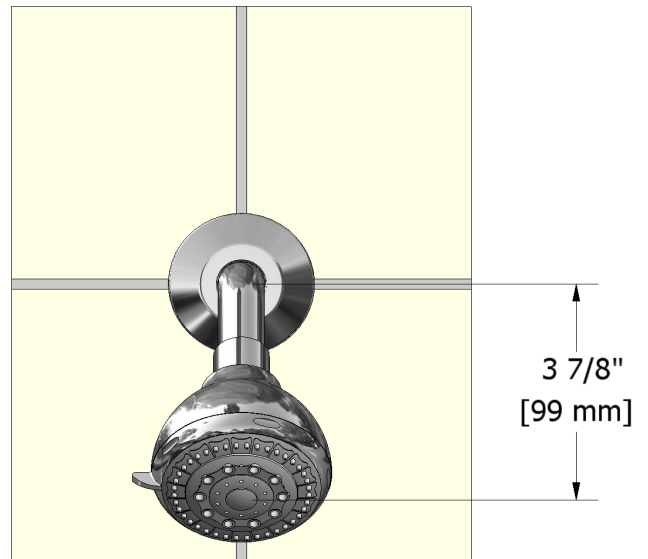

Sizes, models and finishes may differ from those presented.

Warranty

This **Riobel Inc.** product you have purchased carries a Limited Lifetime Warranty on the chrome, PVD finish, blacks and all working parts and is guaranteed from the initial purchase date against all manufacturing defects. All other finishes, including plastic components, are guaranteed for one year. All electric and/or electronic parts are covered by a 5-year limited warranty.

Customer Service

Ontario, West Canada : 888-287-5354 Quebec, Maritimes, United States : 866-473-8442