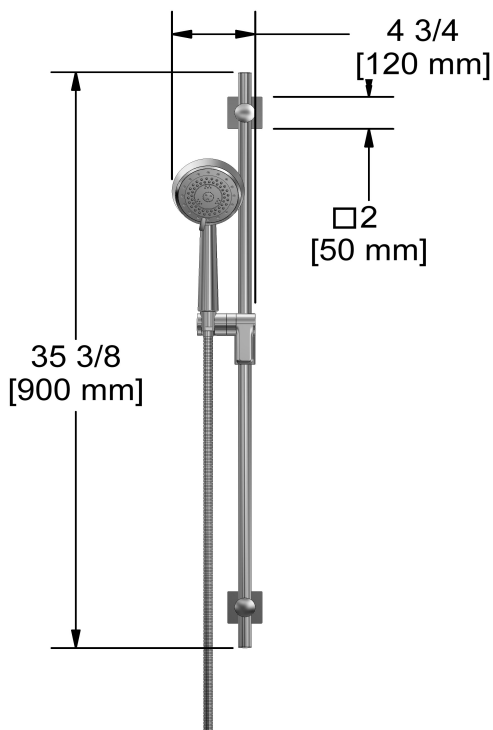

Hand shower rail
2020

Specifications

Descriptions

- 10, 4-jet hand shower with pause
- Scale-free
- 150 cm (59") double interlock flexible hose, swivel and 2 check valves
- Ø19 mm (¾") slide bar
- Easy-Glide left cursor

Available colors

- C : Chrome
- BN : Brushed Nickel (PVD)
- PN : Polished Nickel (PVD)

Available flows

- 7.6 L/min, 2.0 gpm (US) 60psi *
 - 5.69 L/min, 1.5 gpm (US) 60psi (2020-15)
 - 6.7 L/min, 1.8 gpm (US) 60psi (2020-WS) *
- *EPA certification applicable to the indicated model only**