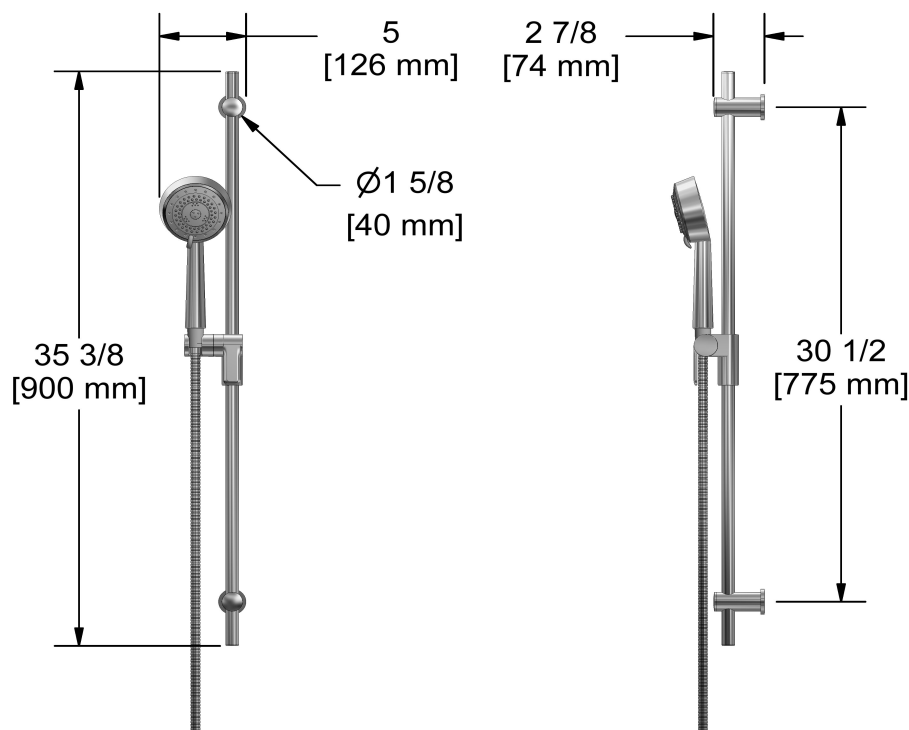

Certifications

- CSA B125.1
- ASME A112.18.1
- CMR248 Approval

Sizes, models and finishes may differ from those presented.

Warranty

This **Riobel Inc.** product you have purchased carries a Limited Lifetime Warranty on the chrome, PVD finish, blacks and all working parts and is guaranteed from the initial purchase date against all manufacturing defects. All other finishes, including plastic components, are guaranteed for one year. All electric and/or electronic parts are covered by a 5-year limited warranty.

Customer Service

Ontario, West Canada : 888-287-5354 Quebec, Maritimes, United States : 866-473-8442