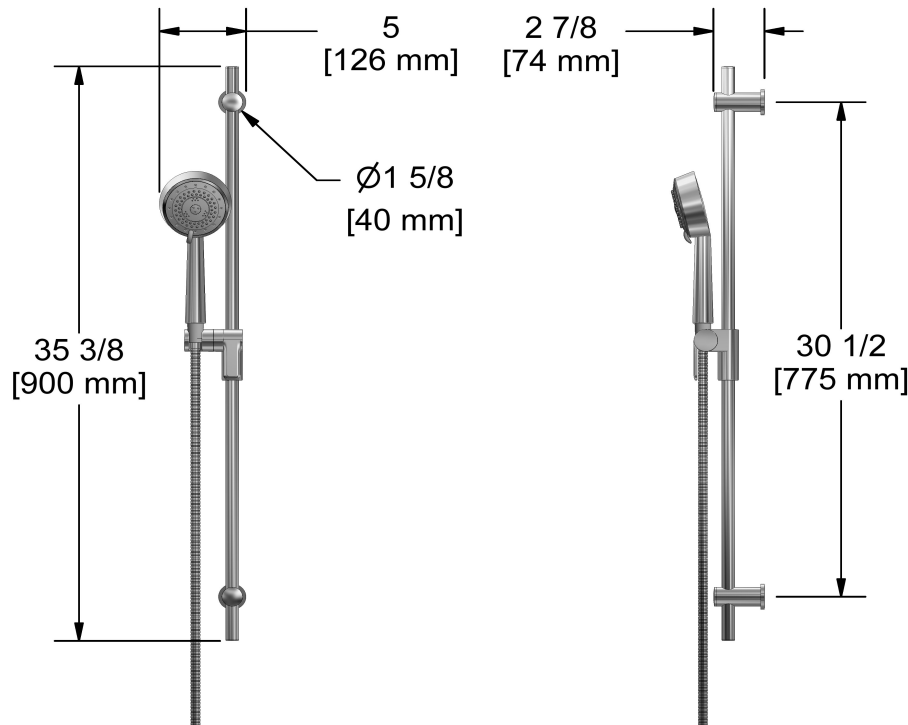

Certifications

- CSA B125.1
- ASME A112.18.1
- CMR248 Approval

Sizes, models and finishes may differ from those presented.

Warranty

This **Riobel Inc.** product you have purchased carries a Limited Lifetime Warranty on the chrome, PVD finish, blacks and all working parts and is guaranteed from the initial purchase date against all manufacturing defects. All other finishes, including plastic components, are guaranteed for one year. All electric and/or electronic parts are covered by a 5-year limited warranty.

Customer Service

Ontario, West Canada : 888-287-5354 Quebec, Maritimes, United States : 866-473-8442