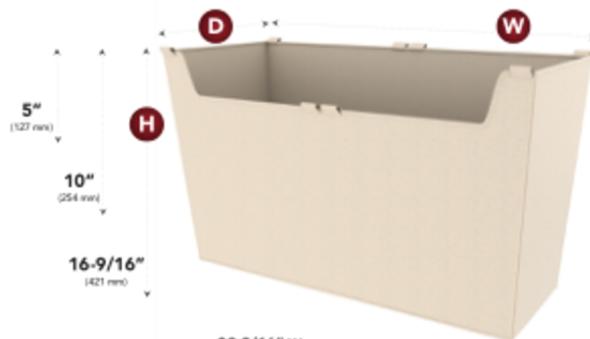

CANVAS BASKET LINERS

These durable, custom made liners are designed to fit Sidelines® by Rev-A-Shelf® CBSL Series closet baskets only.

INSTRUCTIONS:

Place the canvas liner inside of the appropriately sized basket and secure with attached velcro. Remove and machine wash as needed.

NO TOOLS REQUIRED

INSTALL TIME: NONE

DIMENSIONS

PRODUCT	W	D	H
CBLSL-181405-T	17-5/32"	12-11/32"	5"
CBLSL-181410-T	17-5/32"	12-11/32"	10"
CBLSL-181417-T	17-5/32"	12-11/32"	16-9/16"
CBLSL-241405-T	23-3/16"	12-11/32"	5"
CBLSL-241410-T	23-3/16"	12-11/32"	10"
CBLSL-241417-T	23-3/16"	12-11/32"	16-9/16"
CBLSL-301405-T	29-3/16"	12-11/32"	5"
CBLSL-301410-T	29-3/16"	12-11/32"	10"
CBLSL-301417-T	29-3/16"	12-11/32"	16-9/16"

17-5/32" W
(436 mm)

12-11/32" D
(313 mm)

23-3/16" W
(599 mm)

12-11/32" D
(313 mm)

29-3/16" W
(741 mm)

12-11/32" D
(313 mm)

12400 Earl Jones Way
Louisville, KY 40299
rev-a-shelf.com
Customer Service: 800-626-1126