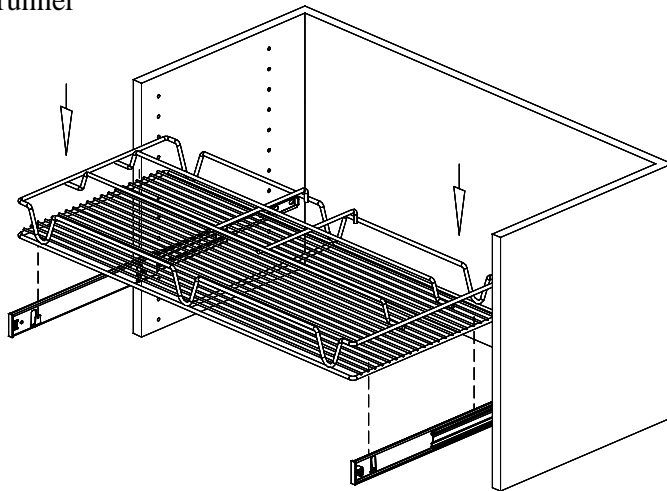

# INSTALLATION INSTRUCTIONS

FOR STORAGE CONTAINER KIT (SCR023014C)

A*1pair	B*4pcs	C*4pcs	D*1pc	SC-B01*4pcs	SC-B02*4pcs	SC-B03*4pcs
						

Step 1: Screw part A runner to the partition

Step 2: Joint part D rack to runner

Step 3: Put containers to the rack. Finished.

12400 Earl Jones Way  
Louisville, KY 40299  
rev-a-shelf.com  
Customer Service: 800-626-1126