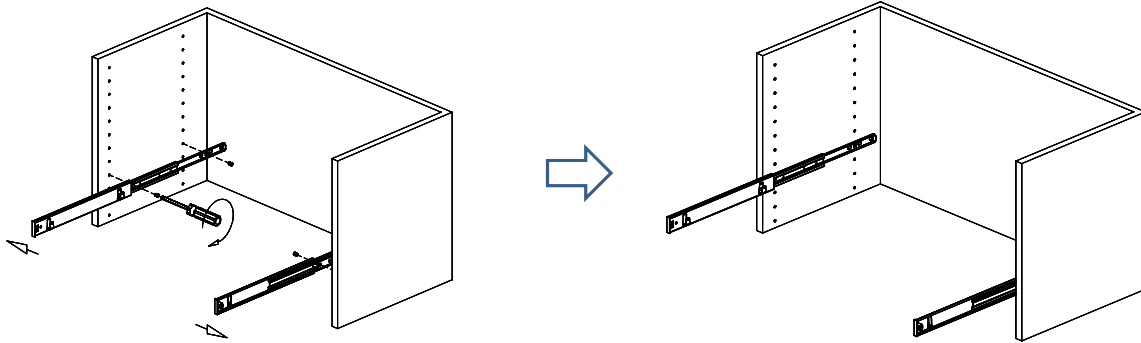

# INSTALLATION INSTRUCTIONS

FOR STORAGE CONTAINER KIT (SCR023014C)

A*1pair	B*4pcs	C*4pcs	D*1pc	SC-B01*4pcs	SC-B02*4pcs	SC-B03*4pcs
						

Step 1: Screw part A runner to the partition

Step 2: Joint part D rack to runner

Step 3: Put containers to the rack. Finished.

12400 Earl Jones Way  
Louisville, KY 40299  
rev-a-shelf.com  
Customer Service: 800-626-1126