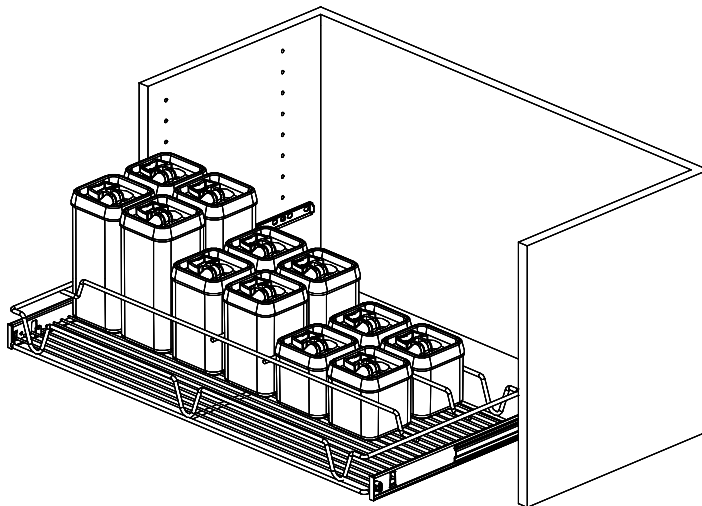

# INSTALLATION INSTRUCTIONS

FOR STORAGE CONTAINER KIT (SCR023014C)

A*1pair	B*4pcs	C*4pcs	D*1pc	SC-B01*4pcs	SC-B02*4pcs	SC-B03*4pcs
						

Step 1: Screw part A runner to the partition

Step 2: Joint part D rack to runner

Step 3: Put containers to the rack. Finished.

12400 Earl Jones Way  
Louisville, KY 40299  
rev-a-shelf.com  
Customer Service: 800-626-1126