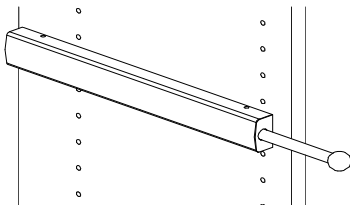

INSTALLATION INSTRUCTIONS

For Telescopic Valet Rod

Side Mount

Under Shelf Mount

Step 1:

Step 2:

Step 3:

Step 4: Finished

Type			Q'ty	Type			Q'ty	
#1			1pc	#2			1pc	
	Type	Q'ty		Type	Q'ty		Type	Q'ty
#3		2pcs	#4		2pcs	#5		1pc

12400 Earl Jones Way

Louisville, KY 40299

rev-a-shelf.com

Customer Service: 800-626-1126