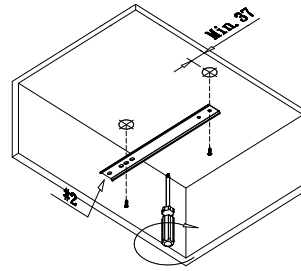

INSTALLATION INSTRUCTIONS

For Telescopic Valet Rod

Side Mount

Under Shelf Mount

Step 1:

Step 2:

Step 3:

Step 4: Finished

Type			Q'ty	Type			Q'ty	
#1			1pc	#2			1pc	
	Type	Q'ty		Type	Q'ty		Type	Q'ty
#3		2pcs	#4		2pcs	#5		1pc

12400 Earl Jones Way

Louisville, KY 40299

rev-a-shelf.com

Customer Service: 800-626-1126