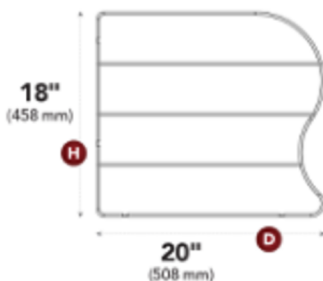

## INSTRUCTIONS:

Simply locate the best cabinet space for this organizer, measure, and then install using the (4) #7 x 1/2" truss head screws. Choice of installation: curve at top or curve at side facing out.

**TOOLS REQUIRED**

**INSTALL TIME: 5 MIN.**

*LD-597 Series*

**LD-597-12CR-1**  
**LD-597-18CR-1**

BASE/LOWER  
CABINET

**LD-597-12CR-1**

**LD-597-18CR-1**

WALL/UPPER  
CABINET