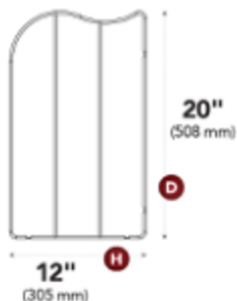

## INSTRUCTIONS:

Simply locate the best cabinet space for this organizer, measure, and then install using the (4) #7 x 1/2" truss head screws. Choice of installation: curve at top or curve at side facing out.

**TOOLS REQUIRED**

**INSTALL TIME: 5 MIN.**

*LD-597 Series*

**LD-597-12CR-1**  
**LD-597-18CR-1**

BASE/LOWER  
CABINET

**LD-597-12CR-1**

**LD-597-18CR-1**

WALL/UPPER  
CABINET