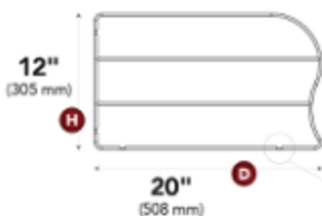

## INSTRUCTIONS:

Simply locate the best cabinet space for this organizer, measure, and then install using the (4) #7 x 1/2" truss head screws. Choice of installation: curve at top or curve at side facing out.

**TOOLS REQUIRED**

**INSTALL TIME: 5 MIN.**

*LD-597 Series*

**LD-597-12CR-1**  
**LD-597-18CR-1**

BASE/LOWER  
CABINET

**LD-597-12CR-1**

**LD-597-18CR-1**

WALL/UPPER  
CABINET