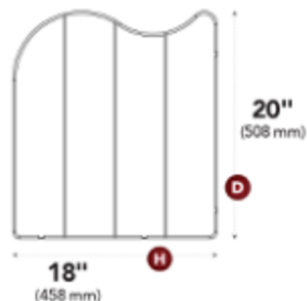

## INSTRUCTIONS:

Simply locate the best cabinet space for this organizer, measure, and then install using the (4) #7 x 1/2" truss head screws. Choice of installation: curve at top or curve at side facing out.

**TOOLS REQUIRED**

**INSTALL TIME: 5 MIN.**

*LD-597 Series*

**LD-597-12CR-1**  
**LD-597-18CR-1**

BASE/LOWER  
CABINET

**LD-597-12CR-1**

**LD-597-18CR-1**

WALL/UPPER  
CABINET