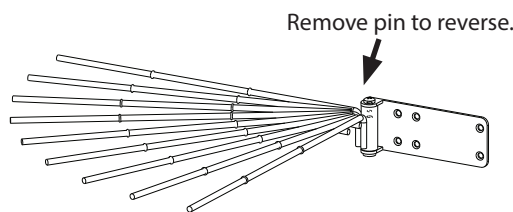

Note: Mounting bracket can be reversed by removing pin.

I-CPRF-0417

12400 Earl Jones Way  
 Louisville, KY 40299  
 rev-a-shelf.com  
 Customer Service: 800-626-1126