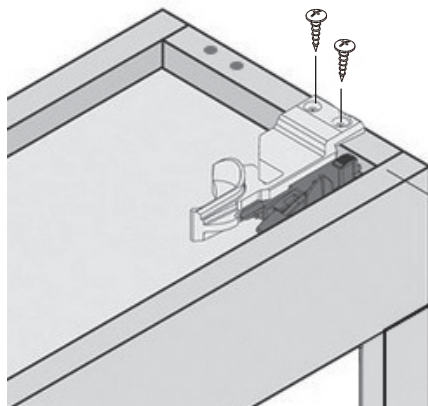

12400 Earl Jones Way
Louisville, KY 40299
rev-a-shelf.com
Customer Service: 800-626-1126

INSTALLATION INSTRUCTIONS

LOCKING DEVICES

TOOLS REQUIRED:

ESTIMATED ASSEMBLY TIME:

1 MIN

INSTRUCTIONS

If applicable, install locking devices. (See Fig A).

Locking devices will look different based on unit purchased.

Narrow

Wide

I-BLD-0821

12400 Earl Jones Way
Louisville, KY 40299
rev-a-shelf.com
800-626-1126

INSTRUCCIONES DE INSTALACIÓN / INSTRUCTIONS D'INSTALLATION DISPOSITIVOS DE CIERRE / DISPOSITIFS DE VERROUILLAGE