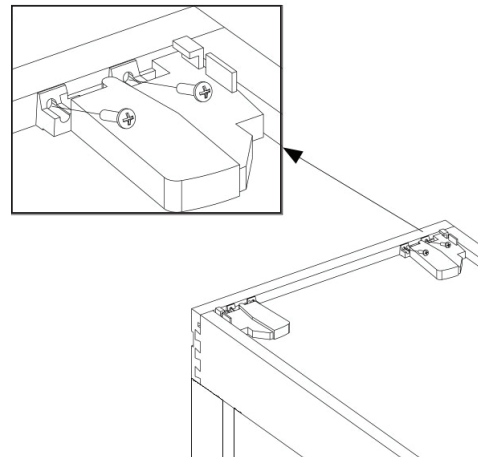

12400 Earl Jones Way
Louisville, KY 40299
rev-a-shelf.com
Customer Service: 800-626-1126

INSTALLATION INSTRUCTIONS

LOCKING DEVICES

TOOLS REQUIRED:

ESTIMATED ASSEMBLY TIME:

1 MIN

INSTRUCTIONS

If applicable, install locking devices. (See Fig A).

Locking devices will look different based on unit purchased.

Narrow

Wide

I-BLD-0821

12400 Earl Jones Way
Louisville, KY 40299
rev-a-shelf.com
800-626-1126

INSTRUCCIONES DE INSTALACIÓN / INSTRUCTIONS D'INSTALLATION DISPOSITIVOS DE CIERRE / DISPOSITIFS DE VERROUILLAGE