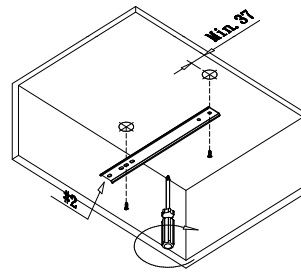

# INSTALLATION INSTRUCTIONS

For Pop Out Telescopic Valet Rod

## Side Mount

## Under Shelf Mount

Step 1:

Step 2:

Step 3:

Step 4: Finished

#1	Type	Q'ty	#2	Type	Q'ty
		1pc			1pc
#3	Type	Q'ty	#4	Type	Q'ty
		2pcs			2pcs
			#5	Type	Q'ty
					1pc

12400 Earl Jones Way  
 Louisville, KY 40299  
 rev-a-shelf.com  
 Customer Service: 800-626-1126