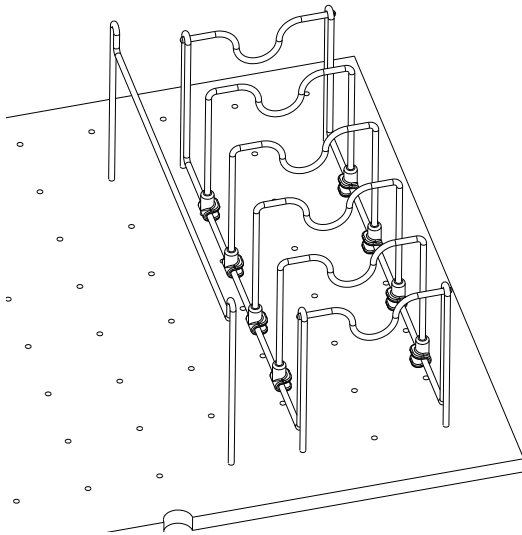

Instructions for Pot/Pan Organizer

This organizer was specifically designed for Rev-A-Shelf's drawer pegboard systems

I-5CD-0411

- 1) Press Organizer into desired location.
- 2) Firmly snap wire dividers into desired locations.
- 3) Insert Handle rest bar into place.
(Note: Handle rest can be trimmed down to height required for your specific drawer application.)

12400 Earl Jones Way, Louisville, KY 40299
(800) 626-1126 • rev-a-shelf.com

Instructions for Pot/Pan Organizer

This organizer was specifically designed for Rev-A-Shelf's drawer pegboard systems

I-5CD-0411

- 1) Press Organizer into desired location.
- 2) Firmly snap wire dividers into desired locations.
- 3) Insert Handle rest bar into place.
(Note: Handle rest can be trimmed down to height required for your specific drawer application.)

12400 Earl Jones Way, Louisville, KY 40299
(800) 626-1126 • rev-a-shelf.com

Este organizador se ha diseñado específicamente para los sistemas de Rev-A-Shelf cajón de lámina de cartón
Cet organisateur a été spécialement conçu pour les systèmes de Rev-A-plateau de panneau perforé tiroir