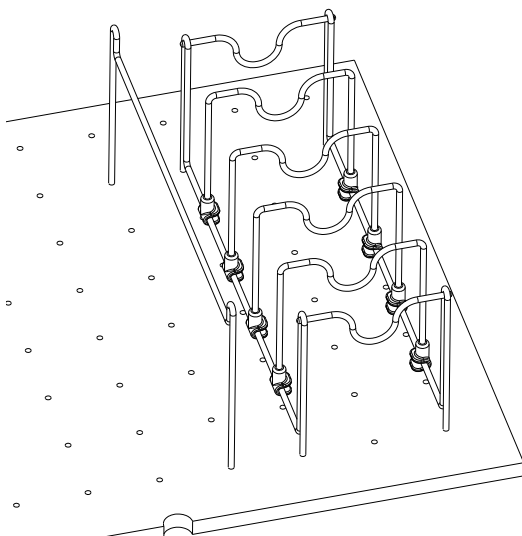

Instructions for Pot/Pan Organizer

This organizer was specifically designed for Rev-A-Shelf's drawer pegboard systems

I-5CD-0411

- 1) Press Organizer into desired location.
- 2) Firmly snap wire dividers into desired locations.
- 3) Insert Handle rest bar into place.
(Note: Handle rest can be trimmed down to height required for your specific drawer application.)

12400 Earl Jones Way, Louisville, KY 40299
(800) 626-1126 • rev-a-shelf.com

Instructions for Pot/Pan Organizer

This organizer was specifically designed for Rev-A-Shelf's drawer pegboard systems

I-5CD-0411

- 1) Press Organizer into desired location.
- 2) Firmly snap wire dividers into desired locations.
- 3) Insert Handle rest bar into place.
(Note: Handle rest can be trimmed down to height required for your specific drawer application.)