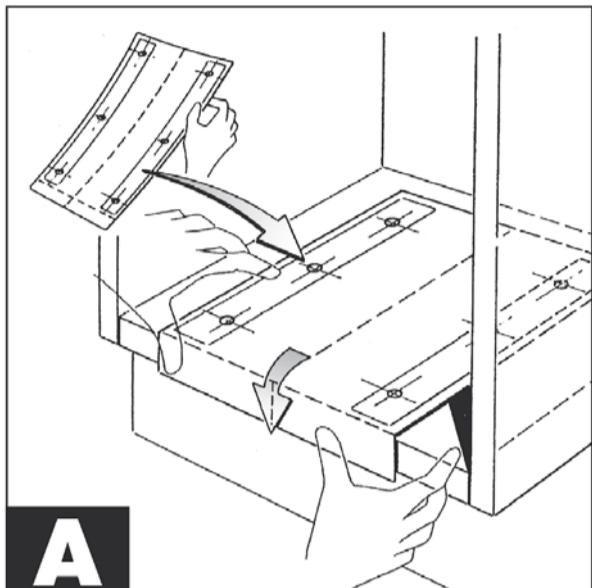

237

COMPAGNUCCI
HIGH TECH

REV-A-SHELF
12400 Earl Jones Way, Louisville, KY 40299
rev-a-shelf.com - Customer Service: 800-626-1126

270

223

35