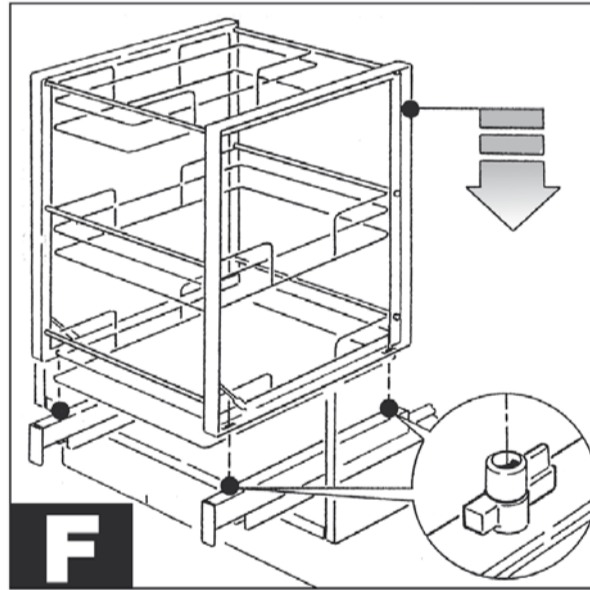

237

COMPAGNUCCI
HIGH TECH

REV-A-SHELF
12400 Earl Jones Way, Louisville, KY 40299
rev-a-shelf.com - Customer Service: 800-626-1126

270

223

35