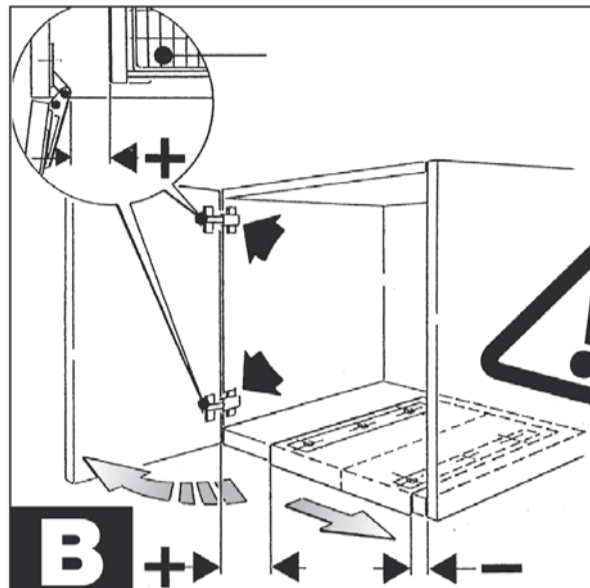

237

COMPAGNUCCI
HIGH TECH

REV-A-SHELF
12400 Earl Jones Way, Louisville, KY 40299
rev-a-shelf.com - Customer Service: 800-626-1126

270

223

35