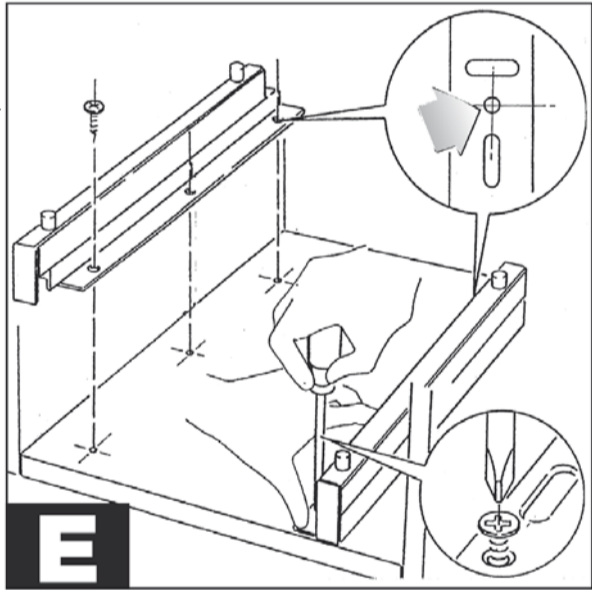

237

COMPAGNUCCI
HIGH TECH

REV-A-SHELF
12400 Earl Jones Way, Louisville, KY 40299
rev-a-shelf.com - Customer Service: 800-626-1126

270

223

35