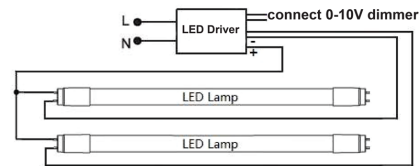

4 Lamp Application:

DLC Model Number: T10059-4
DLC ID Number: PLTURH3N755T

Application:

Suitable for damp locations and totally enclosed fixtures.

DLC Model Number:

T10059 (T8-11-48G-835-EXT)

Optical

Beam Angle:

220°

Case and Pallet Dimensions

	QTY	LENGTH (in)	WIDTH (in)	HEIGHT (in)
CASE	24	50.8	6.3	7.4
PALLET	900	44.8	39.6	52.4

Wiring Diagram

Double Ended

Single Ended

Dimension

Light Distribution