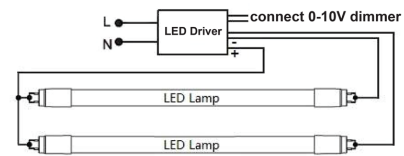

4 Lamp Application:

DLC Model Number: T10059-4
DLC ID Number: PLTURH3N755T

Application:

Suitable for damp locations and totally enclosed fixtures.

DLC Model Number:

T10059 (T8-11-48G-835-EXT)

Optical

Beam Angle:

220°

Case and Pallet Dimensions

	QTY	LENGTH (in)	WIDTH (in)	HEIGHT (in)
CASE	24	50.8	6.3	7.4
PALLET	900	44.8	39.6	52.4

Wiring Diagram

Double Ended

Single Ended

Dimension

Light Distribution