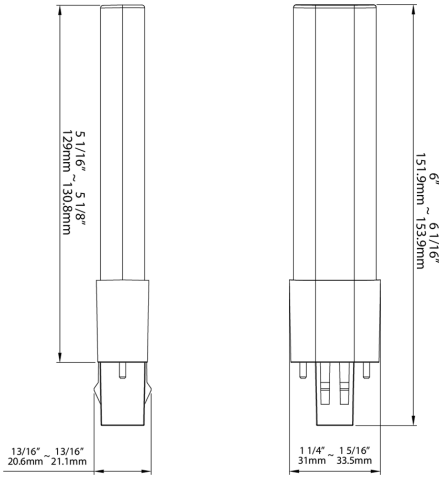

UL Classified:

Yes

California Energy Commission (CEC) Status:

Lawful for sale in California

Application:

Suitable for damp locations and totally enclosed fixtures.

Case and Pallet Dimensions

	QTY	LENGTH (in)	WIDTH (in)	HEIGHT (in)
CASE	25	7.1	5.5	6.7
PALLET	7875	47.2	39.3	49.2

Wiring Diagram

Dimension

Light Distribution