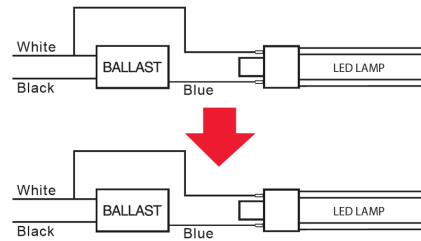

UL Classified:

Yes

California Energy Commission (CEC) Status:

Lawful for sale in California

Application:

Suitable for damp locations and totally enclosed fixtures.

Case and Pallet Dimensions

	QTY	LENGTH (in)	WIDTH (in)	HEIGHT (in)
CASE	25	7.1	5.5	6.7
PALLET	7875	47.2	39.3	49.2

Wiring Diagram

Dimension

Light Distribution