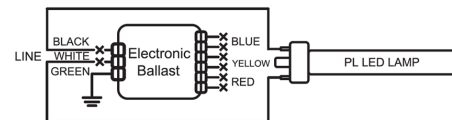

Technical Specifications (continued)

Electrical

Operating Frequency:

50/60Hz

Other

Warranty:

RAB warrants that our LED products will be free from defects in materials and workmanship for a period of five (5) years from the date of delivery to the end user, including coverage of light output, color stability, driver performance and fixture finish. RAB's warranty is subject to all terms and conditions found at rablighting.com/warranty.

Installation

Installation Type:

Type B, Ballast Bypass

Installation Orientation:

Horizontal

Compliance

UL Recognized:

Yes

UL Classified:

Yes

California Energy Commission (CEC) Status:

Lawful for sale in California

Application:

Suitable for damp locations and totally enclosed fixtures.

Case and Pallet Dimensions

	QTY	LENGTH (in)	WIDTH (in)	HEIGHT (in)
CASE	12	6.5	4.9	7.1
PALLET	4032	47.2	39.4	49.6

Wiring Diagram