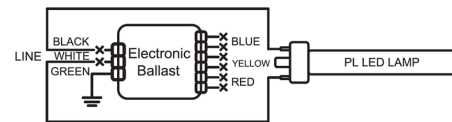

Technical Specifications (continued)

Electrical

Operating Frequency:

50/60Hz

Other

Warranty:

RAB warrants that our LED products will be free from defects in materials and workmanship for a period of five (5) years from the date of delivery to the end user, including coverage of light output, color stability, driver performance and fixture finish. RAB's warranty is subject to all terms and conditions found at rablighting.com/warranty.

Installation

Installation Type:

Type B, Ballast Bypass

Installation Orientation:

Horizontal

Compliance

UL Recognized:

Yes

UL Classified:

Yes

California Energy Commission (CEC) Status:

Lawful for sale in California

Application:

Suitable for damp locations and totally enclosed fixtures.

Case and Pallet Dimensions

	QTY	LENGTH (in)	WIDTH (in)	HEIGHT (in)
CASE	12	6.5	4.9	7.1
PALLET	4032	47.2	39.4	49.6

Wiring Diagram