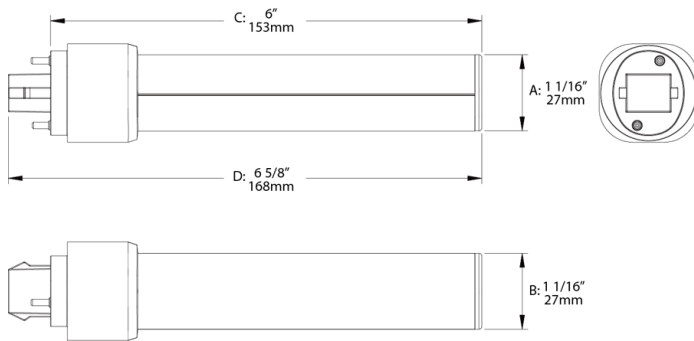

UL Classified:

Yes

California Energy Commission (CEC) Status:

Lawful for sale in California

Application:

Suitable for damp locations and totally enclosed fixtures.

Case and Pallet Dimensions

	QTY	LENGTH (in)	WIDTH (in)	HEIGHT (in)
CASE	12	6.5	4.9	7.1
PALLET	4032	47.2	39.4	49.6

Wiring Diagram

Dimension

Light Distribution