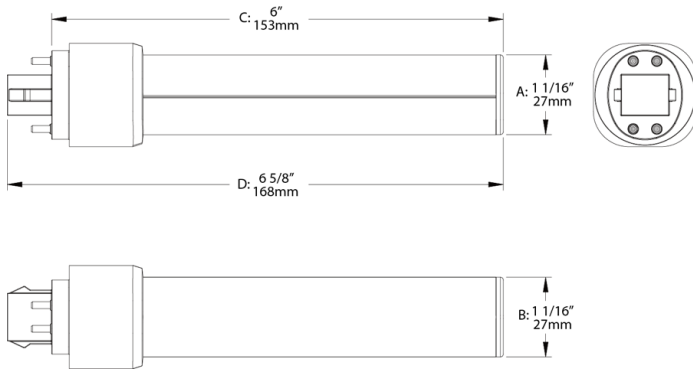

DLC Product Code: PBEJNCH3

Case and Pallet Dimensions

	QTY	LENGTH (in)	WIDTH (in)	HEIGHT (in)
CASE	12	6.5	4.9	7.1
PALLET	3384	0	0	0

Wiring Diagram

Dimension

Features

- Replaces CFL 18W, 26W, and 32W G24q Lamps
- Ballast Compatible. Directly Compatible with Most Existing CFL Ballasts.
- Compatible with G24q / GX24q (4-pin CFL) installations
- 50,000 hour Lifespan
- Environmentally friendly, no mercury used
- UL Listed, DLC Listed
- Rated for use in enclosed and open fixtures in dry or damp locations
- 5 Year No Compromise Warranty

Ordering Matrix

Family	Wattage	Orientation	CRI/Color Temp	Installation Type
PLC	9	H	827	DIR
	9 = 9W	H = Horizontal V = Vertical	850 = 80 CRI, 5000K 840 = 80 CRI, 4000K 835 = 80 CRI, 3500K 830 = 80 CRI, 3000K 827 = 80 CRI, 2700K	DIR = Ballast Compatible