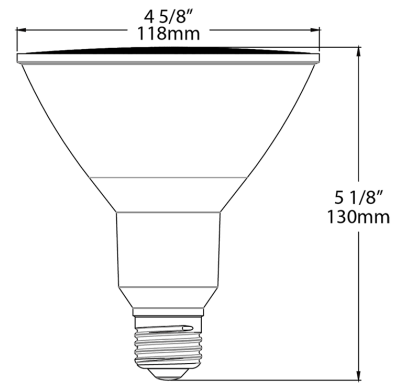

## Case and Pallet Dimensions

	QTY	LENGTH (in)	WIDTH (in)	HEIGHT (in)
CASE	6	14.9	10	6.2
PALLET	432	44.7	39.8	49.5

## Dimension