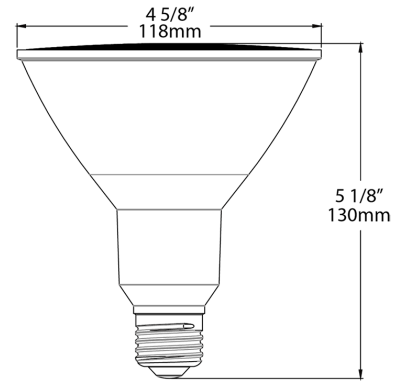

Technical Specifications		
Performance	Base Type:	Dimmable:
Product Type: PAR	E26	Yes, down to 10%
Input Wattage: 16W	For Use Outdoors in Open Fixtures: Yes	Input Voltage: 120V
Lumens (Nominal): 1370lm	LED Characteristics	Flicker: <30%
Efficacy: 83 lm/W	Color Temperature: 2700K Soft White	Optical
L70 Lifespan: 40,000 Hours	Color Accuracy (CRI): 90 CRI	Beam Angle: 40°
Construction	Electrical	Other
Bulb Shape: PAR38	Power Factor: 0.9	Warranty: RAB warrants that our LED products will be free from defects in materials and workmanship for a period of four (4) years from the date of delivery to the end user, including coverage of light output, color stability, driver performance and fixture finish. RAB's warranty is subject to all terms and conditions found at rablighting.com/warranty .
	Operating Temperature: -20°C - 45°C (-4°F - 113°F)	

California Energy Commission (CEC) Status:

Lawful for sale in California

Case and Pallet Dimensions

	QTY	LENGTH (in)	WIDTH (in)	HEIGHT (in)
CASE	6	14.9	10	6.2
PALLET	432	44.7	39.8	49.5

Dimension

Light Distribution