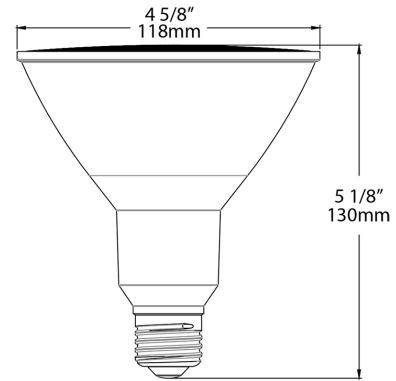

California Energy Commission (CEC) Status:

Lawful for sale in California

Case and Pallet Dimensions

	QTY	LENGTH (in)	WIDTH (in)	HEIGHT (in)
CASE	6	14.9	10	6.2
PALLET	432	44.7	39.8	49.5

Dimension

Light Distribution