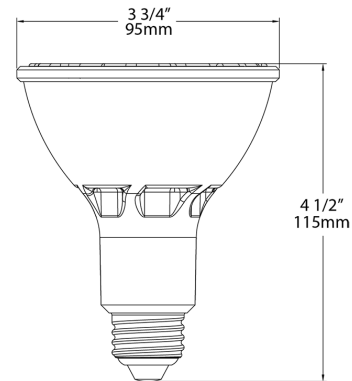

Mercury and UV free. RoHS-compliant components.

FCC:

Complies with Part 15 of the FCC Rules

Model Number:

P10018(PAR30L-11-950-25D-DIM)

Case and Pallet Dimensions

	QTY	LENGTH (in)	WIDTH (in)	HEIGHT (in)
CASE	6	12.4	8.3	7.1
PALLET	576	45.5	37.2	35.4

Dimension

Light Distribution