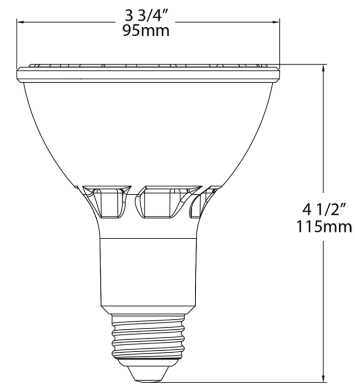

	QTY	LENGTH (in)	WIDTH (in)	HEIGHT (in)
CASE	6	12.4	8.3	7.1
PALLET	576	45.5	37.2	35.4

Dimension

Light Distribution