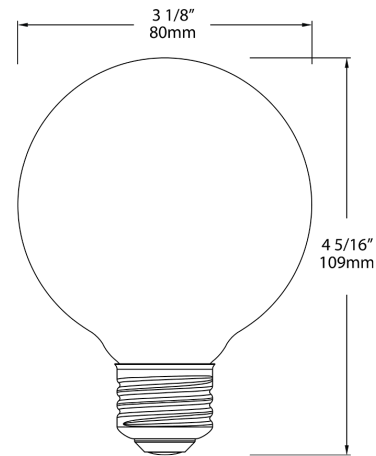

Construction

Bulb Shape:

G25

Enclosure Material:

Glass

Technical Specifications (continued)

Construction

Housing Finish:

G25-3-E26-940-F-C

Minimum Compartment Size

Length x Width x Height [in]	Lamp Quantity
10.3 x 6.9 x 5.7	1

Case and Pallet Dimensions

	QTY	LENGTH (in)	WIDTH (in)	HEIGHT (in)
CASE	6	0	0	0
PALLET	528	0	0	0

Dimension