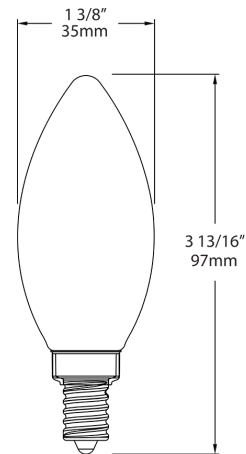

B11-5-E12-940-F-C

Minimum Compartment Size

Length x Width x Height [in]	Lamp Quantity
6.4 x 4.9 x 4.7	1

Case and Pallet Dimensions

	QTY	LENGTH (in)	WIDTH (in)	HEIGHT (in)
CASE	0	0	0	0
PALLET	3180	0	0	0

Dimension