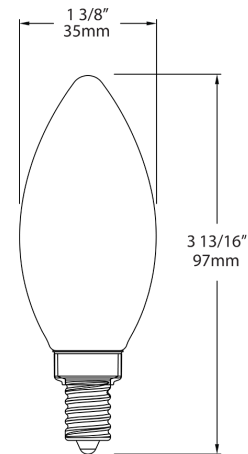

B11-5-E12-930-F-C

Minimum Compartment Size

Length x Width x Height [in]	Lamp Quantity
6.4 x 4.9 x 4.7	1

Case and Pallet Dimensions

	QTY	LENGTH (in)	WIDTH (in)	HEIGHT (in)
CASE	0	0	0	0
PALLET	3180	0	0	0

Dimension