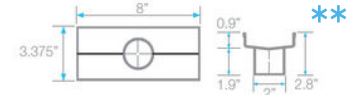

Specifications

B Grate - Top View

B Grate - Side View

D Trims - Side View

E Base - Side View

Top View

F Base End Cap - Side View

I 2" Outlet - Side & Top View

G Joiner - Side & Top View

Corner - Top View

* 72" and 96" kits in black, gold and bronze have two 36" grates.

** 72" and *96" Kit includes two outlets, two hair strainers, two pair of joiners and two adapters.

Complete Kits

MIST (TILE-IN)

Bronze	36"	88.630.36 BZ	●
	48"	88.630.48 BZ	●
	60"	88.630.60 BZ	●
	72"	88.630.72 BZ	●
	96"	88.630.96 BZ	●

Satin	36"	88.630.36 ST	●
	48"	88.630.48 ST	●
	60"	88.630.60 ST	●
	72"	88.630.72 ST	●
	96"	88.630.96 ST	●
Polished	36"	88.630.36 PS	●
	48"	88.630.48 PS	●
	60"	88.630.60 PS	●
	72"	88.630.72 PS	●
	96"	88.630.96 PS	●