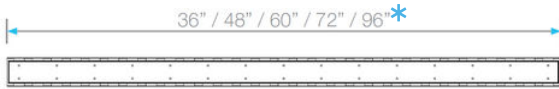

LagosSeries ADJUSTABLE LINEAR DRAIN 2"

Adjustable Base | Traditional Waterproofing:

- Stainless Steel Gauges: Grates: 16 gauges
- PVC Base: 3 mm
- Grate can be removed completely for cleaning.
- Adjustable is intended for use with traditional waterproofing methods.
- Works with 2" ABS, PVC or Cast Iron shower drain flange (not included).
- Hair strainer basket comes with every drain, fits inside the drain to collect hair and other debris, preventing clogged pipes.

Specifications

B Grate - Top View

B Grate - Side View

D Trims - Side View

E Base - Side View

Top View

F Base End Cap - Side View

I 2" Outlet - Side & Top View