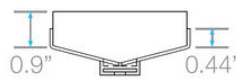

Specifications

B Grate - Top View

B Grate - Side View

D Trims - Side View

E Base - Side View

Top View

F Base End Cap - Side View

I 2" Outlet - Side & Top View

G Joiner - Side & Top View

Corner - Top View

* 72" and 96" kits in black, gold and bronze have two 36" grates.

** 72" and *96" Kit includes two outlets, two hair strainers, two pair of joiners and two adapters.

Complete Kits

MIST (TILE-IN)

Bronze	36"	88.630.36 BZ	●
	48"	88.630.48 BZ	●
	60"	88.630.60 BZ	●
	72"	88.630.72 BZ	●
	96"	88.630.96 BZ	●

Satin	36"	88.630.36 ST	●
	48"	88.630.48 ST	●
	60"	88.630.60 ST	●
	72"	88.630.72 ST	●
	96"	88.630.96 ST	●
Polished	36"	88.630.36 PS	●
	48"	88.630.48 PS	●
	60"	88.630.60 PS	●
	72"	88.630.72 PS	●
	96"	88.630.96 PS	●