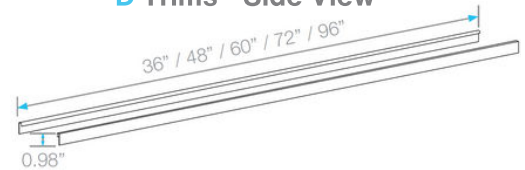

LagosSeries ADJUSTABLE LINEAR DRAIN 2"

Adjustable Base | Traditional Waterproofing:

- Stainless Steel Gauges: Grates: 16 gauges
- PVC Base: 3 mm
- Grate can be removed completely for cleaning.
- Adjustable is intended for use with traditional waterproofing methods.
- Works with 2" ABS, PVC or Cast Iron shower drain flange (not included).
- Hair strainer basket comes with every drain, fits inside the drain to collect hair and other debris, preventing clogged pipes.

Specifications

B Grate - Top View

B Grate - Side View

D Trims - Side View

E Base - Side View

Top View

F Base End Cap - Side View

I 2" Outlet - Side & Top View

G Joiner - Side & Top View

Corner - Top View

* 72" and 96" kits in black, gold and bronze have two 36" grates.

** 72" and *96" Kit includes two outlets, two hair strainers, two pair of joiners and two adapters.

Complete Kits

MIST (TILE-IN)

Bronze	36"	88.630.36 BZ	●
	48"	88.630.48 BZ	●
	60"	88.630.60 BZ	●
	72"	88.630.72 BZ	●
	96"	88.630.96 BZ	●

Satin	36"	88.630.36 ST	●
	48"	88.630.48 ST	●
	60"	88.630.60 ST	●
	72"	88.630.72 ST	●
	96"	88.630.96 ST	●
Polished	36"	88.630.36 PS	●
	48"	88.630.48 PS	●
	60"	88.630.60 PS	●
	72"	88.630.72 PS	●
	96"	88.630.96 PS	●