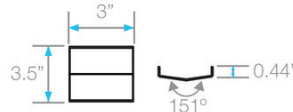

Specifications

B Grate - Top View

B Grate - Side View

D Trims - Side View

E Base - Side View

Top View

F Base End Cap - Side View

I 2" Outlet - Side & Top View

G Joiner - Side & Top View

Corner - Top View

* 72" and 96" kits in black, gold and bronze have two 36" grates.

** 72" and *96" Kit includes two outlets, two hair strainers, two pair of joiners and two adapters.

Complete Kits

MIST (TILE-IN)

Bronze	36"	88.630.36 BZ	●
	48"	88.630.48 BZ	●
	60"	88.630.60 BZ	●
	72"	88.630.72 BZ	●
	96"	88.630.96 BZ	●

Satin	36"	88.630.36 ST	●
	48"	88.630.48 ST	●
	60"	88.630.60 ST	●
	72"	88.630.72 ST	●
	96"	88.630.96 ST	●
Polished	36"	88.630.36 PS	●
	48"	88.630.48 PS	●
	60"	88.630.60 PS	●
	72"	88.630.72 PS	●
	96"	88.630.96 PS	●