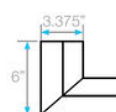

Specifications

B Grate - Top View

B Grate - Side View

D Trims - Side View

E Base - Side View

Top View

F Base End Cap - Side View

I 2" Outlet - Side & Top View

G Joiner - Side & Top View

Corner - Top View

* 72" and 96" kits in black, gold and bronze have two 36" grates.

** 72" and *96" Kit includes two outlets, two hair strainers, two pair of joiners and two adapters.

Complete Kits

MIST (TILE-IN)

Bronze	36"	88.630.36 BZ	●
	48"	88.630.48 BZ	●
	60"	88.630.60 BZ	●
	72"	88.630.72 BZ	●
	96"	88.630.96 BZ	●

Satin	36"	88.630.36 ST	●
	48"	88.630.48 ST	●
	60"	88.630.60 ST	●
	72"	88.630.72 ST	●
	96"	88.630.96 ST	●
Polished	36"	88.630.36 PS	●
	48"	88.630.48 PS	●
	60"	88.630.60 PS	●
	72"	88.630.72 PS	●
	96"	88.630.96 PS	●

Black	36"	88.630.36 BK	●
	48"	88.630.48 BK	●
	60"	88.630.60 BK	●
	72"	88.630.72 BK	●
	96"	88.630.96 BK	●
Gold	36"	88.630.36 GD	●
	48"	88.630.48 GD	●
	60"	88.630.60 GD	●
	72"	88.630.72 GD	●
	96"	88.630.96 GD	●