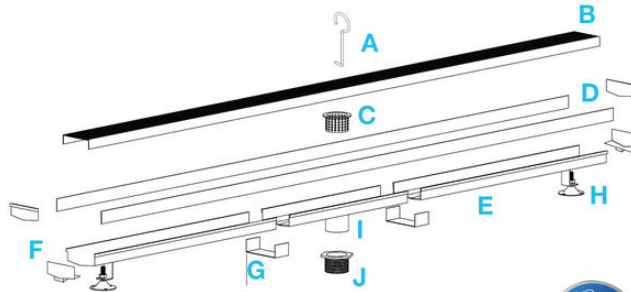

LagosSeries ADJUSTABLE LINEAR DRAIN 2"

Adjustable Base | Traditional Waterproofing:

- Stainless Steel Gauges: Grates: 16 gauges
- PVC Base: 3 mm
- Grate can be removed completely for cleaning.
- Adjustable is intended for use with traditional waterproofing methods.
- Works with 2" ABS, PVC or Cast Iron shower drain flange (not included).
- Hair strainer basket comes with every drain, fits inside the drain to collect hair and other debris, preventing clogged pipes.

Specifications

B Grate - Top View

B Grate - Side View

D Trims - Side View

E Base - Side View

Top View

F Base End Cap - Side View

I 2" Outlet - Side & Top View

G Joiner - Side & Top View

Corner - Top View

* 72" and 96" kits in black, gold and bronze have two 36" grates.

** 72" and *96" Kit includes two outlets, two hair strainers, two pair of joiners and two adapters.

Black	36"	88.630.36 BK	●
	48"	88.630.48 BK	●
	60"	88.630.60 BK	●
	72"	88.630.72 BK	●
	96"	88.630.96 BK	●
Gold	36"	88.630.36 GD	●
	48"	88.630.48 GD	●
	60"	88.630.60 GD	●
	72"	88.630.72 GD	●
	96"	88.630.96 GD	●