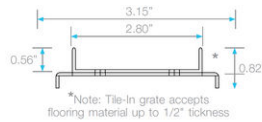

LagosSeries ADJUSTABLE LINEAR DRAIN 2"

Adjustable Base | Traditional Waterproofing:

- Stainless Steel Gauges: Grates: 16 gauges
- PVC Base: 3 mm
- Grate can be removed completely for cleaning.
- Adjustable is intended for use with traditional waterproofing methods.
- Works with 2" ABS, PVC or Cast Iron shower drain flange (not included).
- Hair strainer basket comes with every drain, fits inside the drain to collect hair and other debris, preventing clogged pipes.

Specifications

B Grate - Top View

B Grate - Side View

D Trims - Side View

E Base - Side View

Top View

F Base End Cap - Side View

I 2" Outlet - Side & Top View

G Joiner - Side & Top View

Corner - Top View

* 72" and 96" kits in black, gold and bronze have two 36" grates.

** 72" and *96" Kit includes two outlets, two hair strainers, two pair of joiners and two adapters.