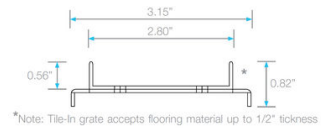

Grate - Side View