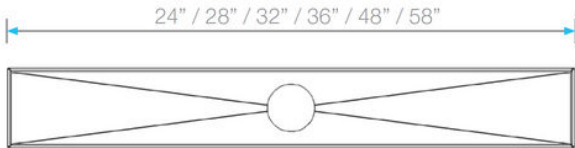

Specifications

D Base - Top View