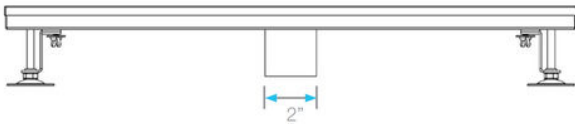

D Base - Side View