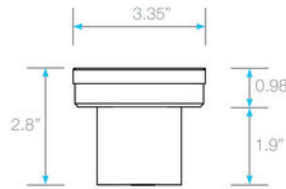

D Base - Side View