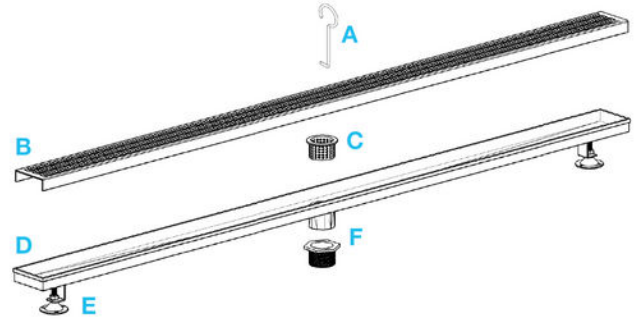

DelmarSeries PLAIN EDGE BASE

Standard Base | Traditional Waterproofing:

- Stainless Steel Gauges: Grates: 16 gauges. Base: 18 gauges = 1.2 mm
- Grate can be removed completely for cleaning.
- Works with 2" ABS, PVC or cast iron shower drain flange (not included)
- Standard Length plain edge is intended for use with traditional waterproofing methods.
- Grate can be removed completely for cleaning.
- Hair strainer basket comes with every drain, fits inside the drain to collect hair and other debris, preventing clogged pipes.

Kit Includes:

- A Lifting Key
- B Grate
- C Hair/Debris Strainer
- D Base
- E Leveling Legs
- F Threaded nipple